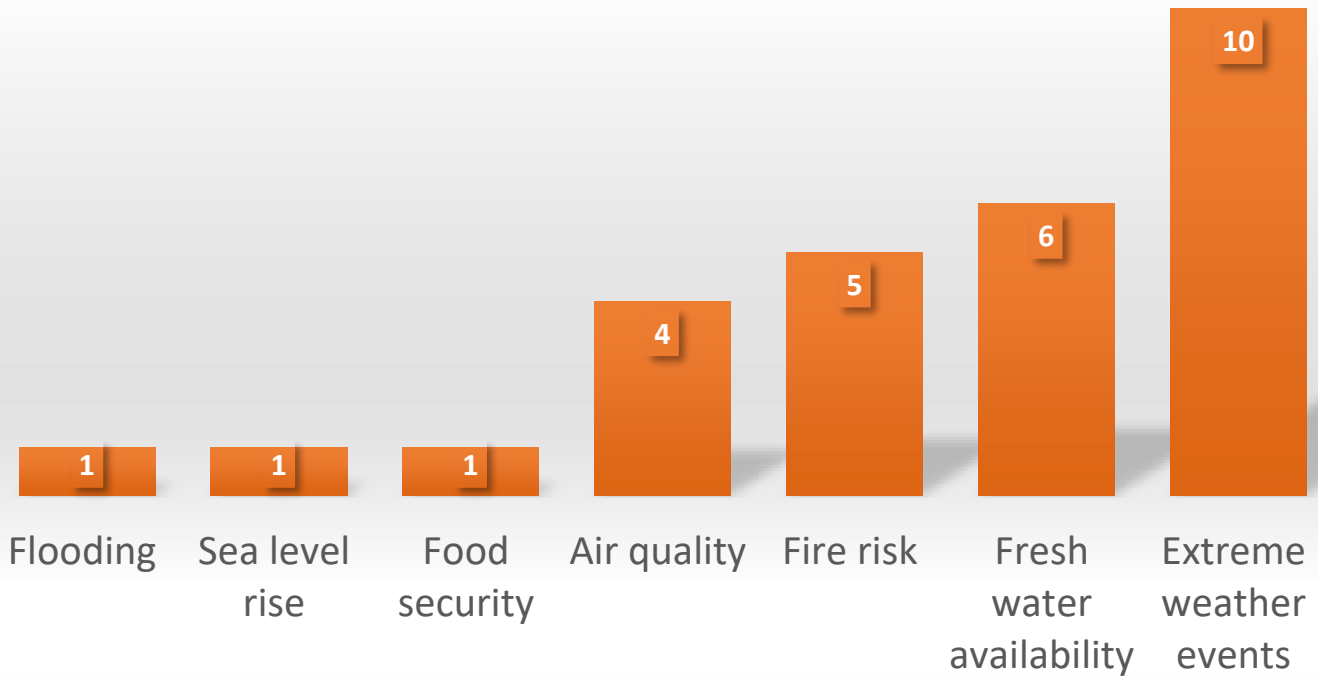

What impacts of climate change are you most concerned about in Kitsap County?