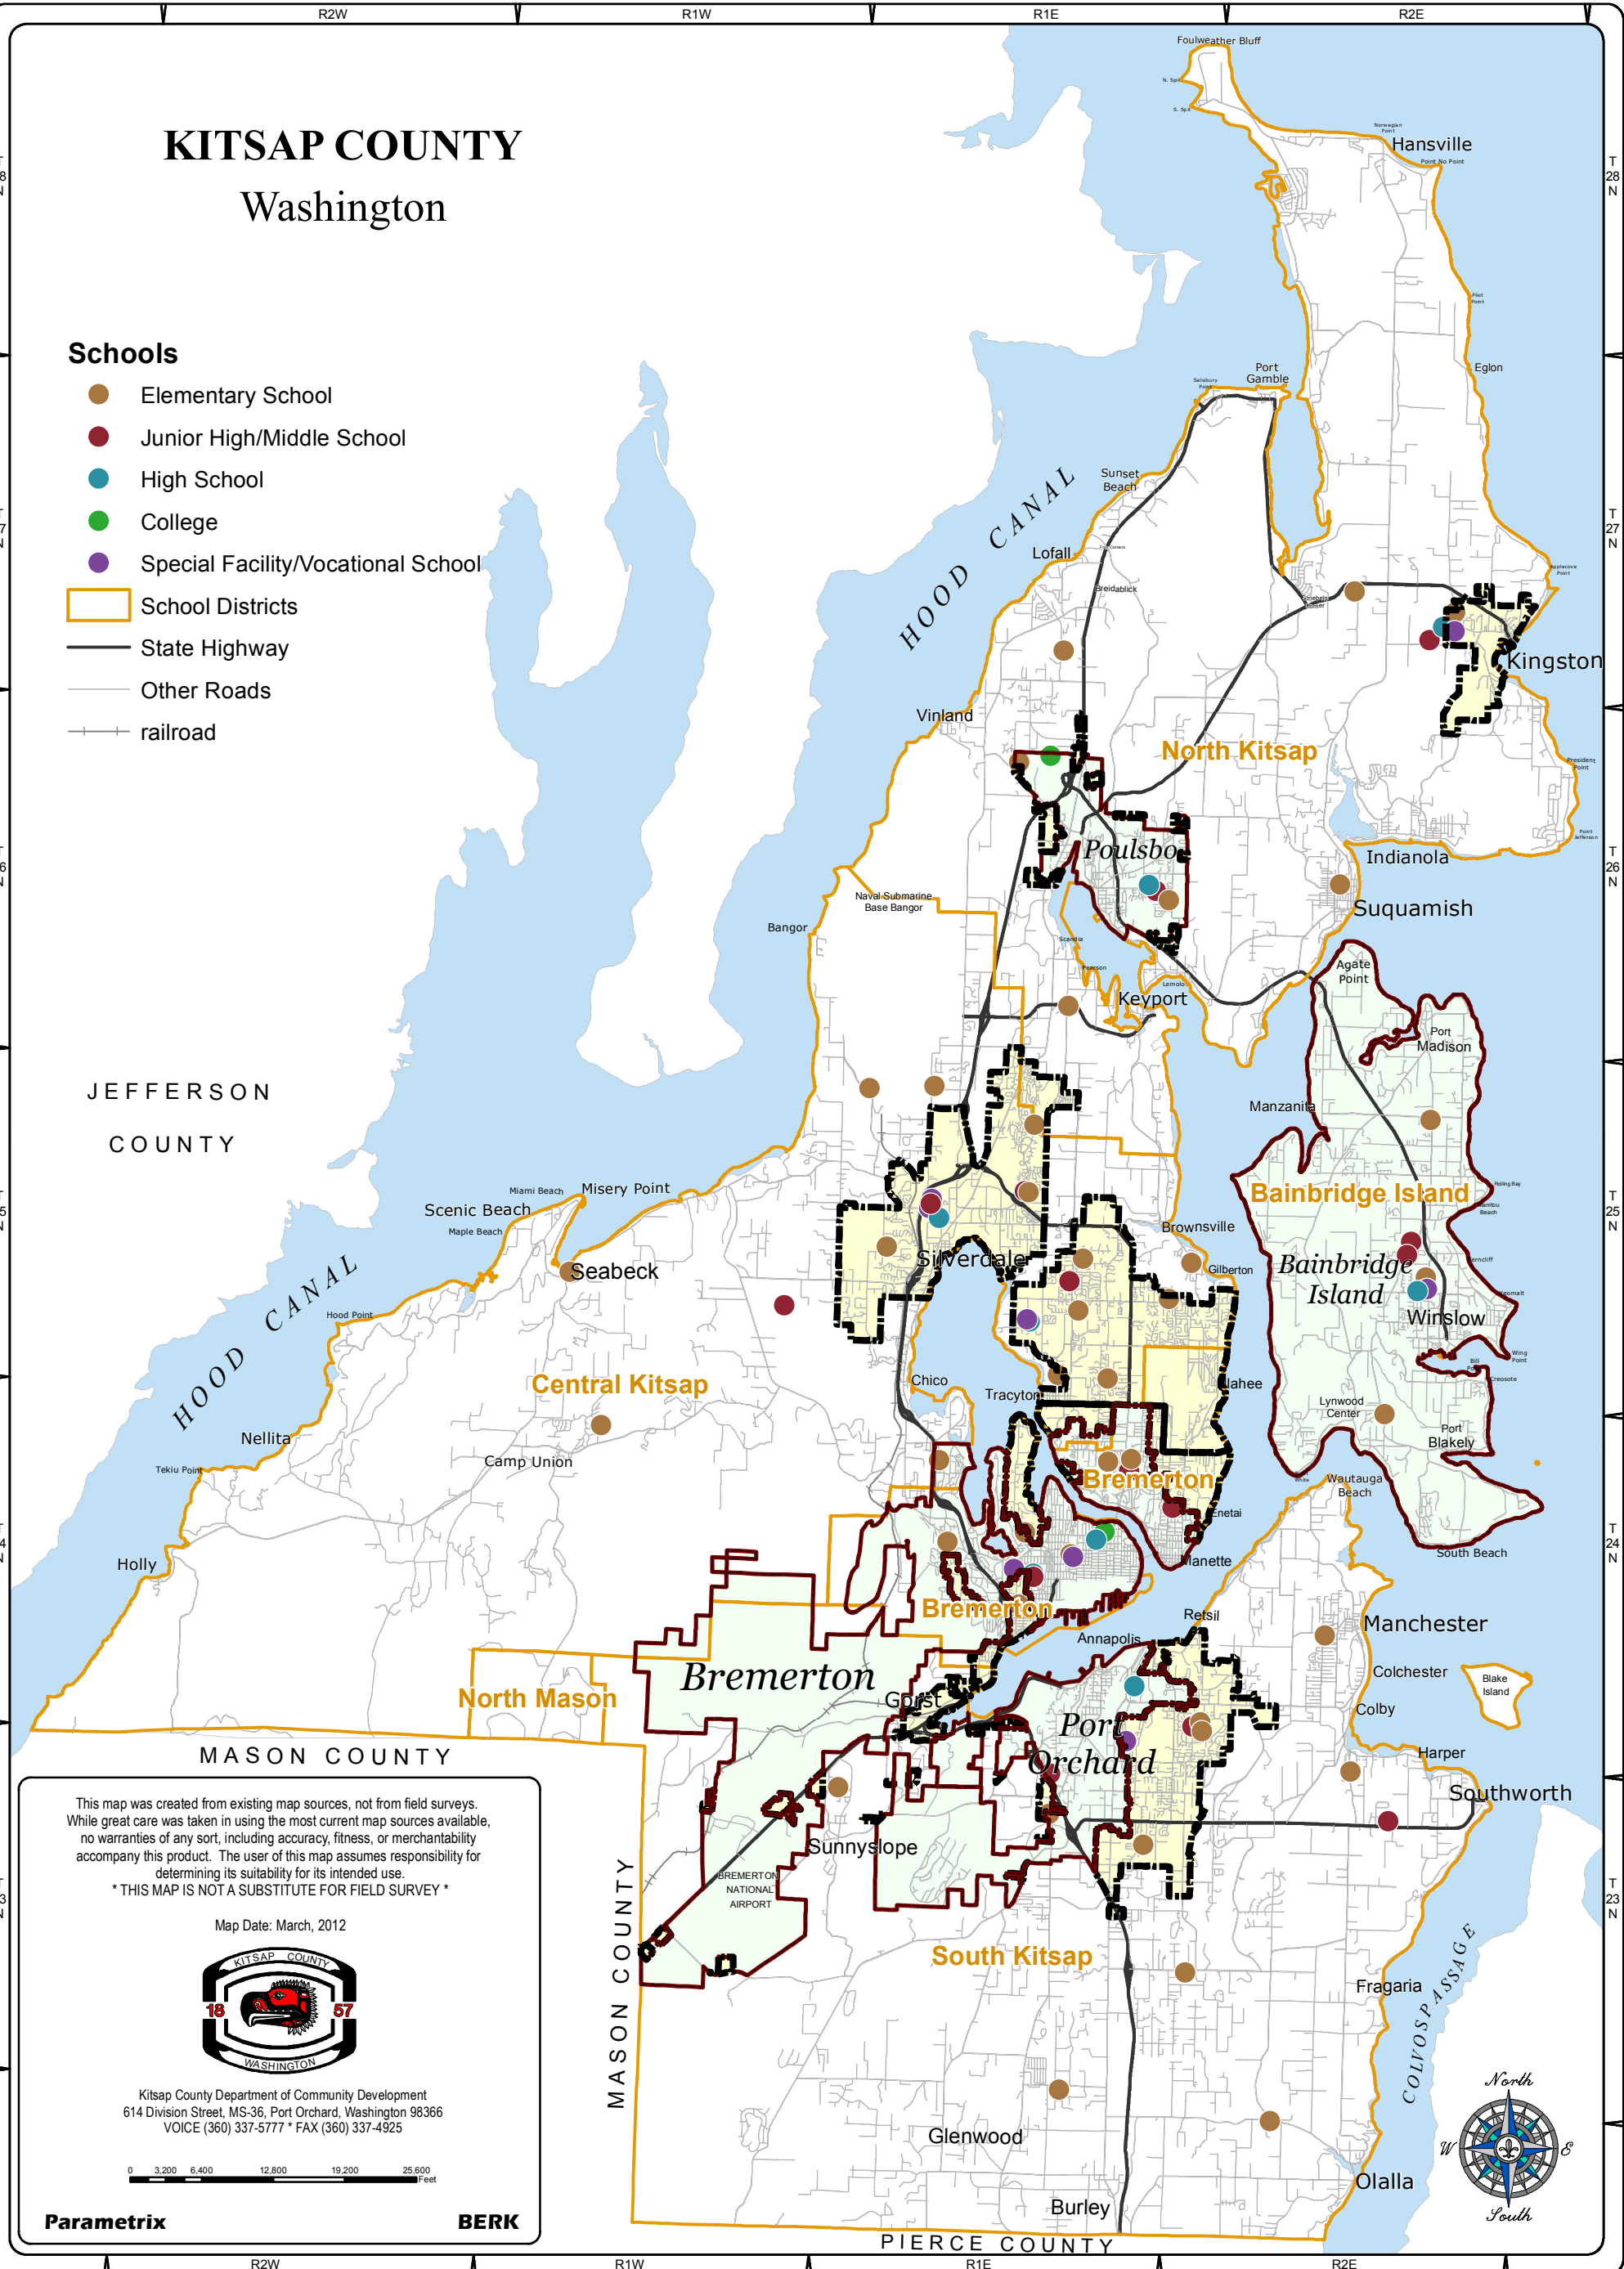

KITSAP COUNTY

Washington

Schools

- Elementary School
- Junior High/Middle School
- High School
- College
- Special Facility/Vocational School
- School Districts
- State Highway
- Other Roads
- railroad

JEFFERSON COUNTY

MASON COUNTY

PIERCE COUNTY

This map was created from existing map sources, not from field surveys. While great care was taken in using the most current map sources available, no warranties of any sort, including accuracy, fitness, or merchantability accompany this product. The user of this map assumes responsibility for determining its suitability for its intended use.
* THIS MAP IS NOT A SUBSTITUTE FOR FIELD SURVEY *

Map Date: March, 2012

Kitsap County Department of Community Development
614 Division Street, MS-36, Port Orchard, Washington 98366
VOICE (360) 337-5777 * FAX (360) 337-4925

Parametrix

BERK