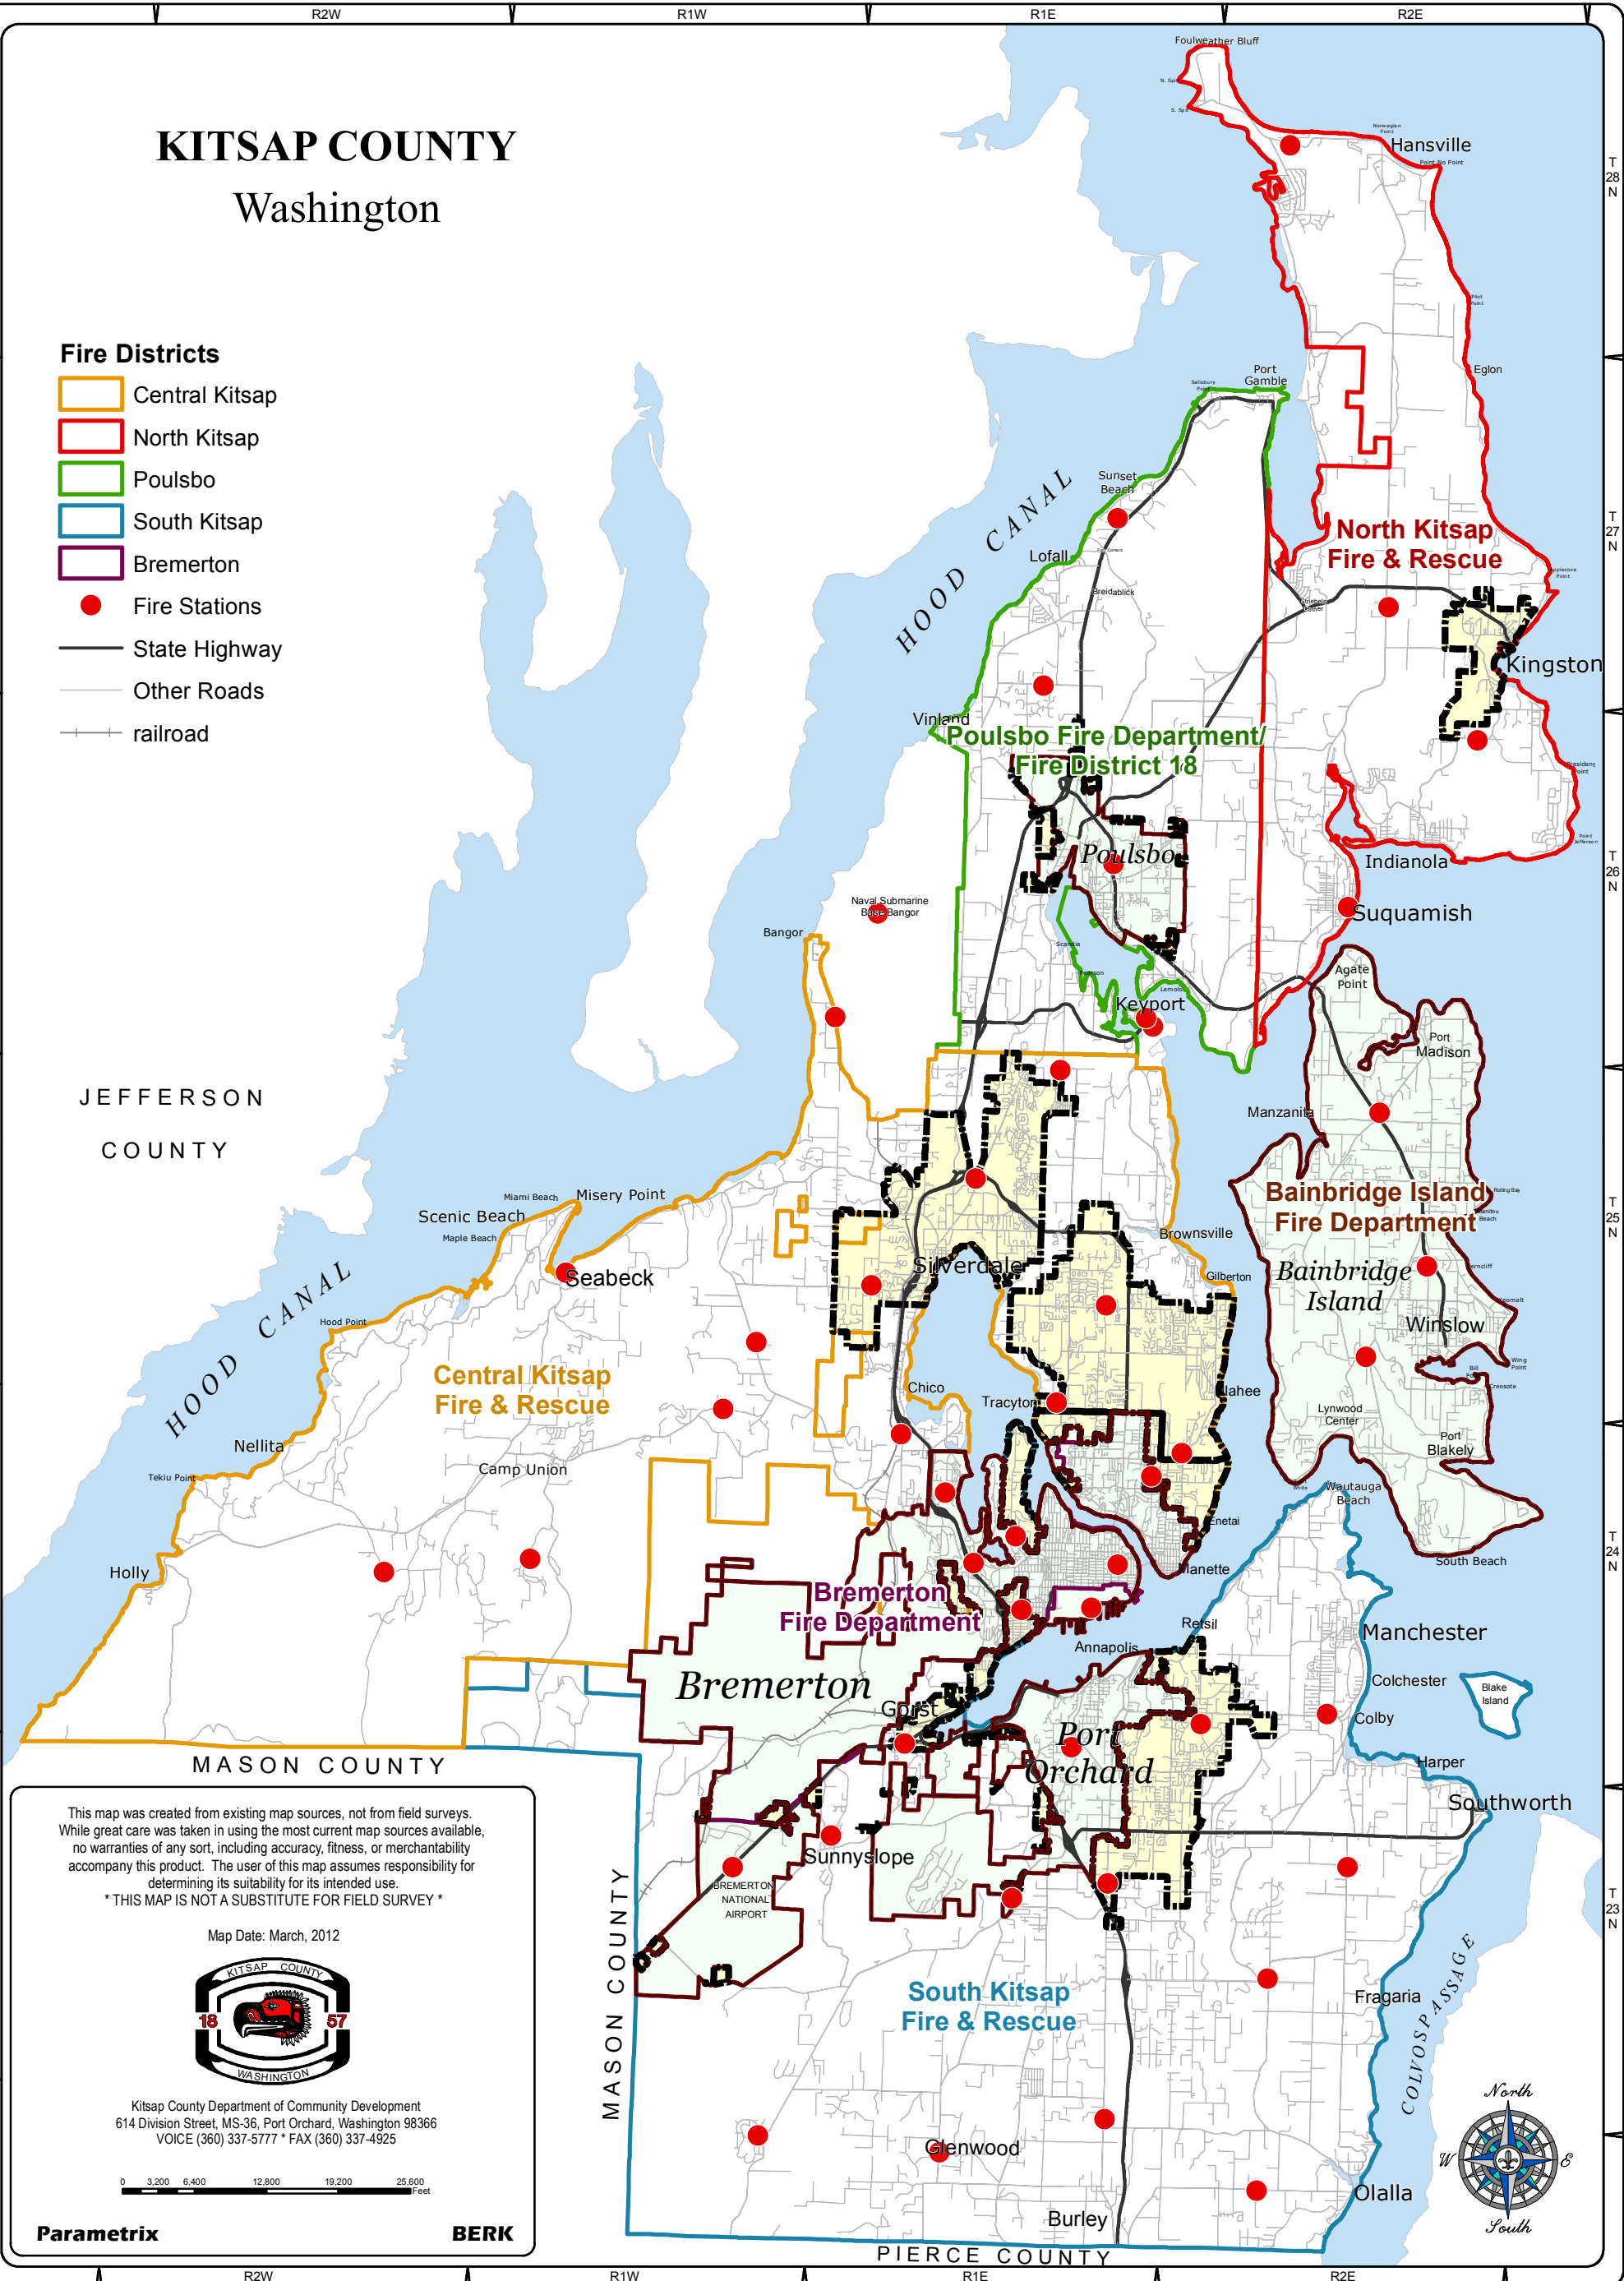

APPENDIX A.
GENERAL CAPITAL FACILITIES MAPS

KITSAP COUNTY Washington

Fire Districts

- Central Kitsap
- North Kitsap
- Poulsbo
- South Kitsap
- Bremerton
- Fire Stations
- State Highway
- Other Roads
- railroad

JEFFERSON
COUNTY

MASON COUNTY

PIERCE COUNTY

This map was created from existing map sources, not from field surveys. While great care was taken in using the most current map sources available, no warranties of any sort, including accuracy, fitness, or merchantability accompany this product. The user of this map assumes responsibility for determining its suitability for its intended use.
* THIS MAP IS NOT A SUBSTITUTE FOR FIELD SURVEY *