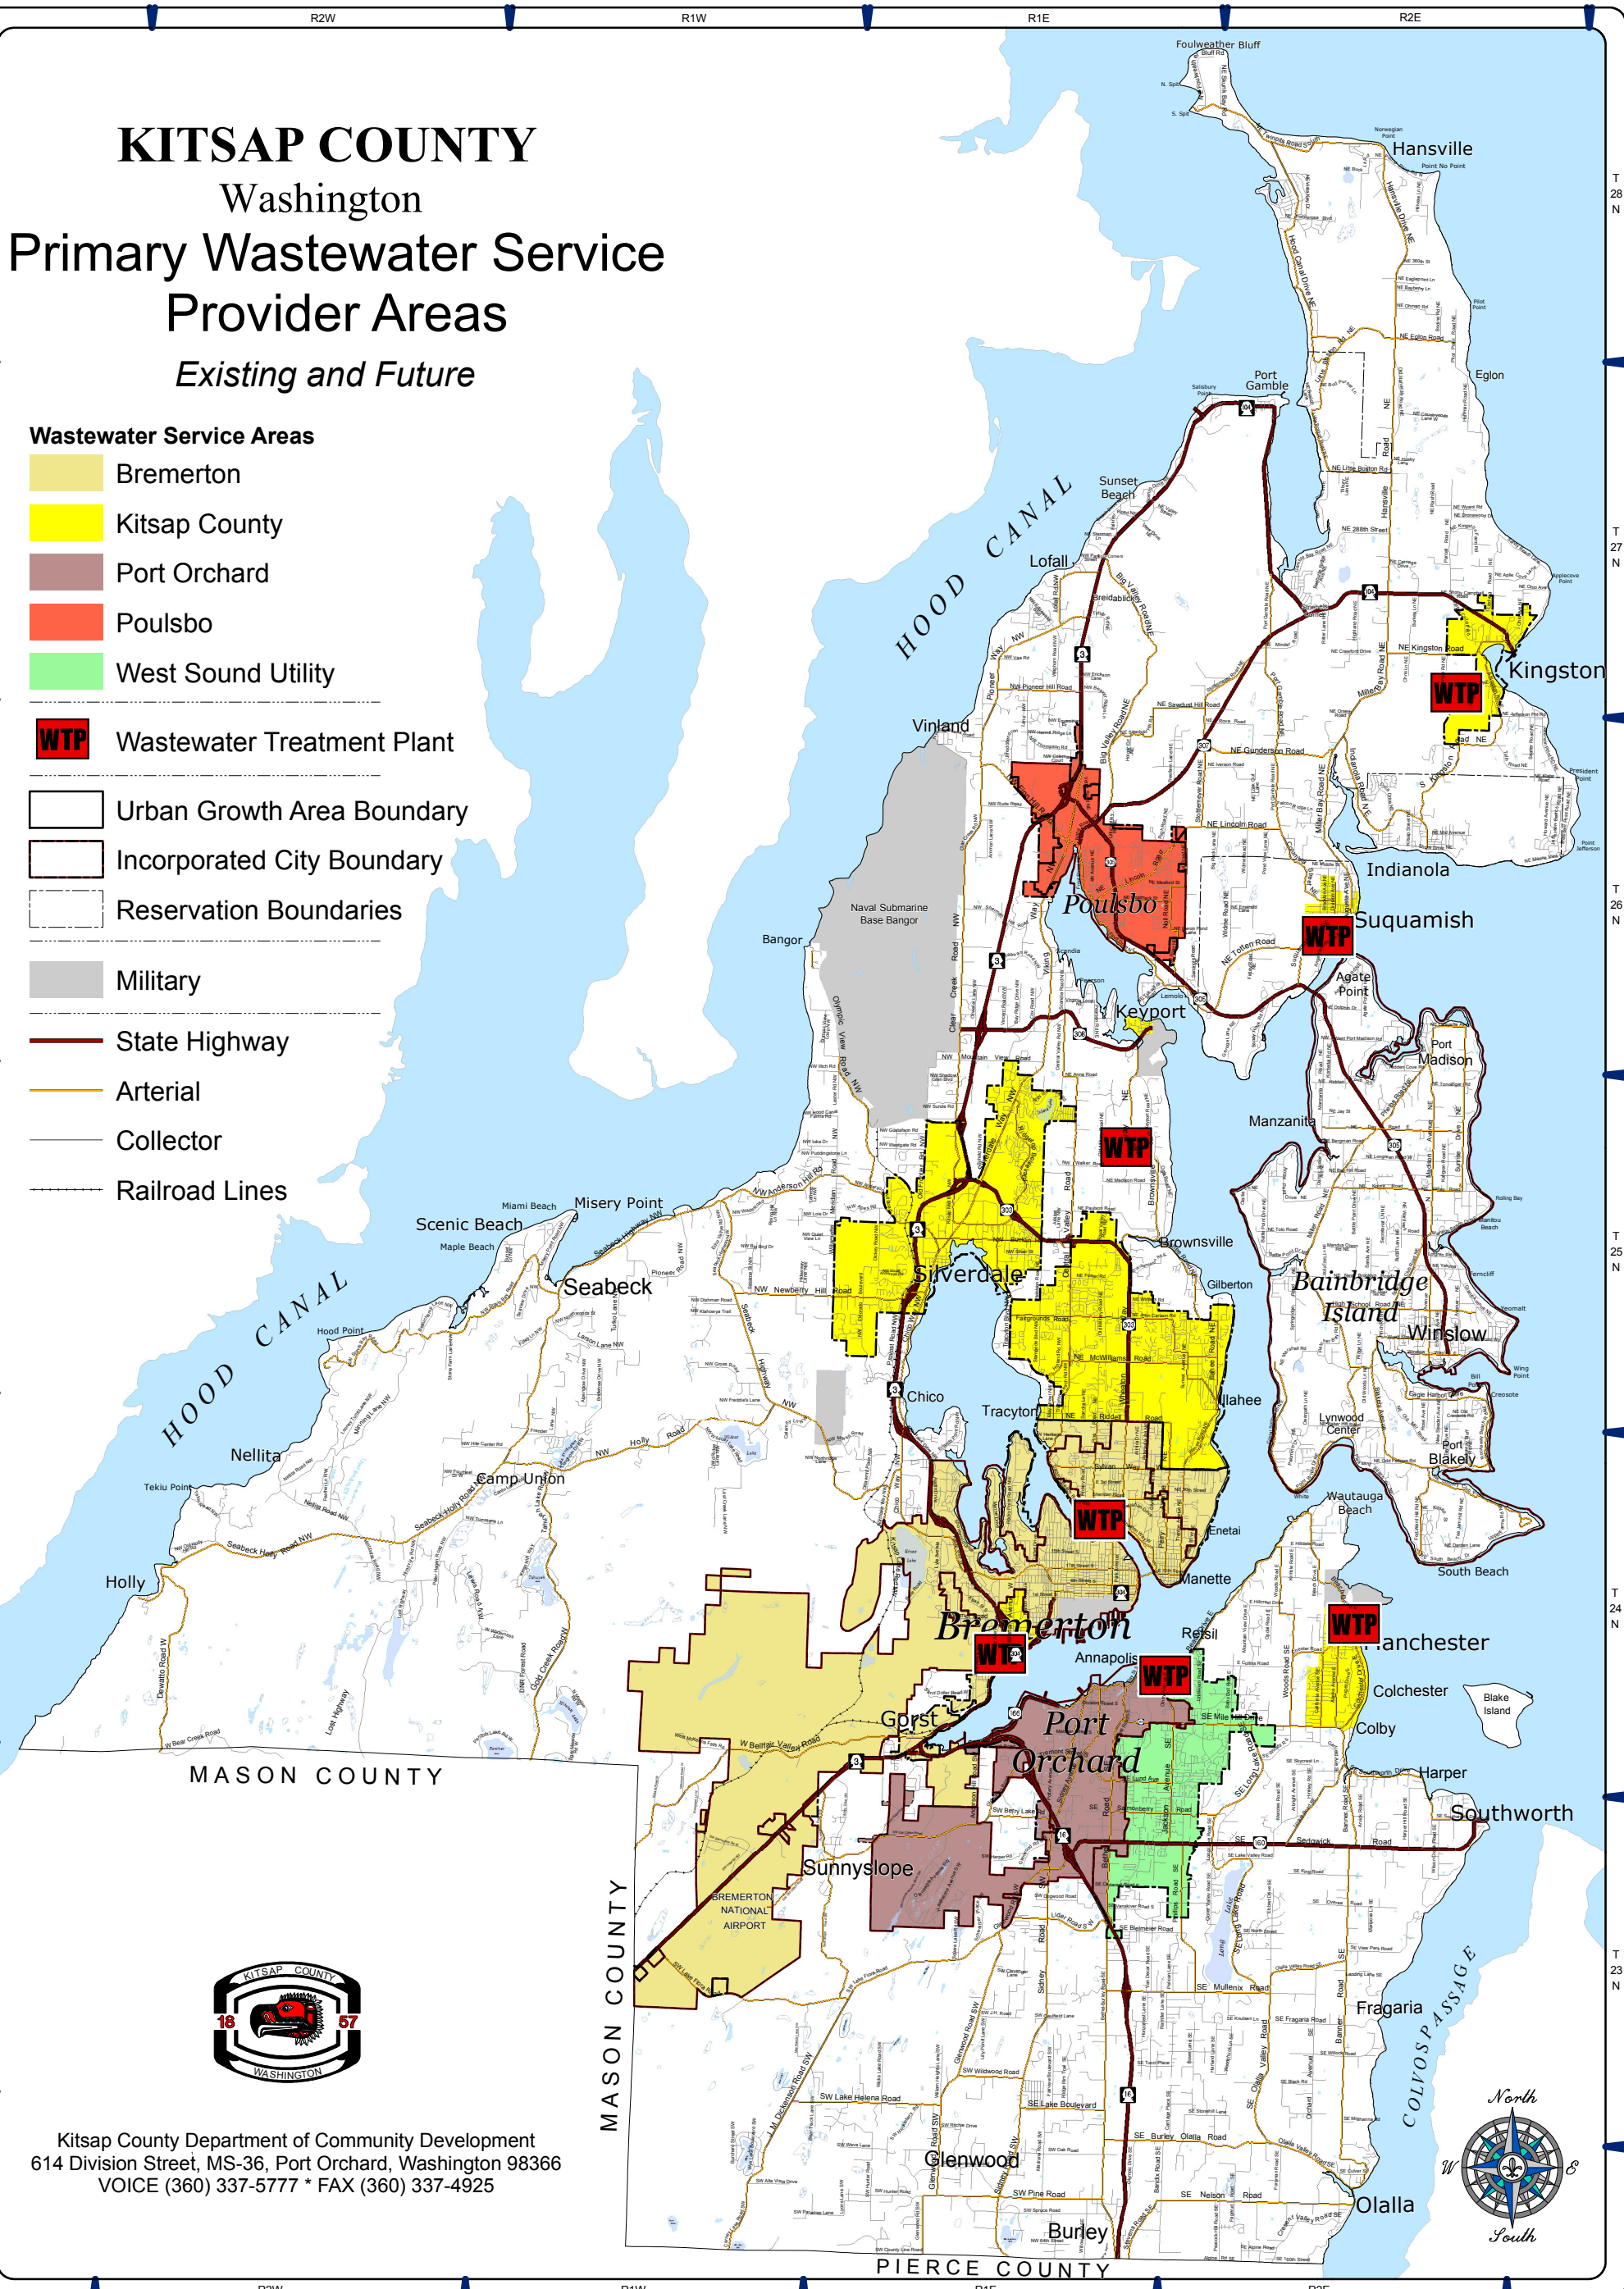

KITSAP COUNTY

Washington

Primary Wastewater Service Provider Areas

Existing and Future

Wastewater Service Areas

- Bremerton
- Kitsap County
- Port Orchard
- Poulsbo
- West Sound Utility

Wastewater Treatment Plant

Urban Growth Area Boundary

Incorporated City Boundary

Reservation Boundaries

Military

State Highway

Arterial

Collector

Railroad Lines

Kitsap County Department of Community Development
614 Division Street, MS-36, Port Orchard, Washington 98366
VOICE (360) 337-5777 * FAX (360) 337-4925