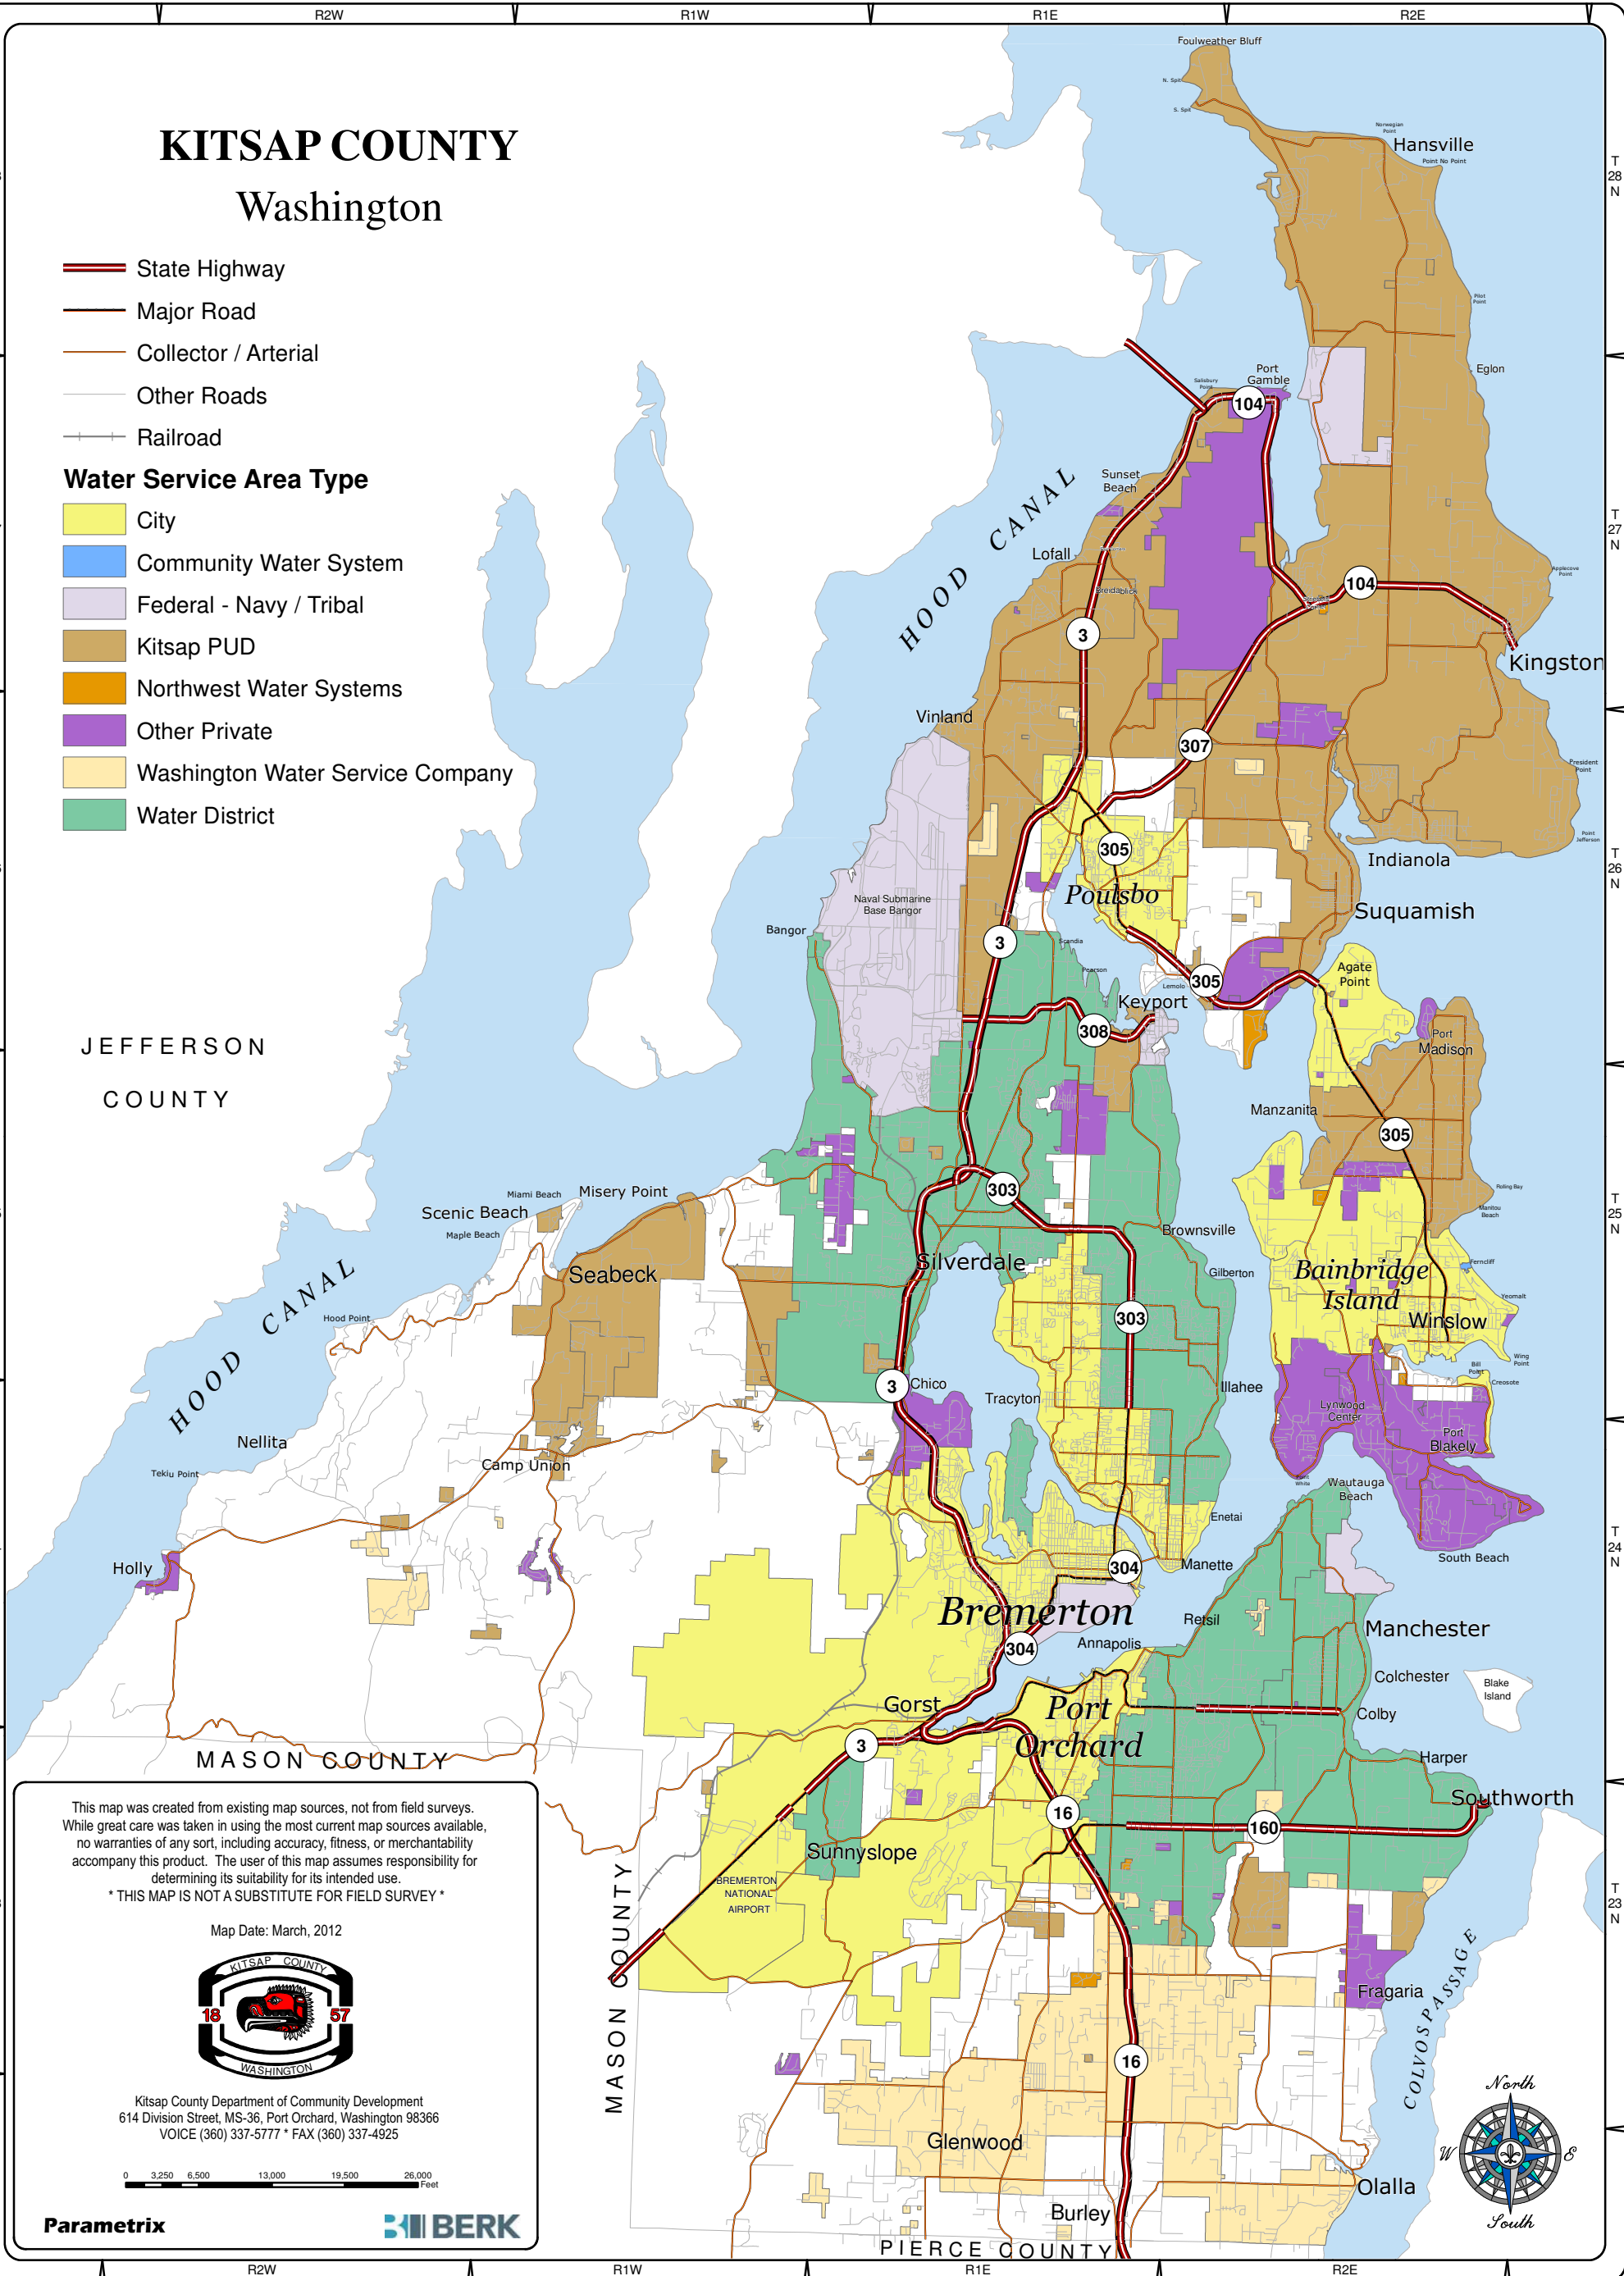

KITSAP COUNTY Washington

- State Highway
- Major Road
- Collector / Arterial
- Other Roads
- Railroad

Water Service Area Type

- City
- Community Water System
- Federal - Navy / Tribal
- Kitsap PUD
- Northwest Water Systems
- Other Private
- Washington Water Service Company
- Water District

JEFFERSON
COUNTY

MASON COUNTY

PIERCE COUNTY

This map was created from existing map sources, not from field surveys. While great care was taken in using the most current map sources available, no warranties of any sort, including accuracy, fitness, or merchantability accompany this product. The user of this map assumes responsibility for determining its suitability for its intended use.
* THIS MAP IS NOT A SUBSTITUTE FOR FIELD SURVEY *

Map Date: March, 2012

Kitsap County Department of Community Development
614 Division Street, MS-36, Port Orchard, Washington 98366
VOICE (360) 337-5777 * FAX (360) 337-4925

0 3,250 6,500 13,000 19,500 26,000
Feet

Parametrix

BERK