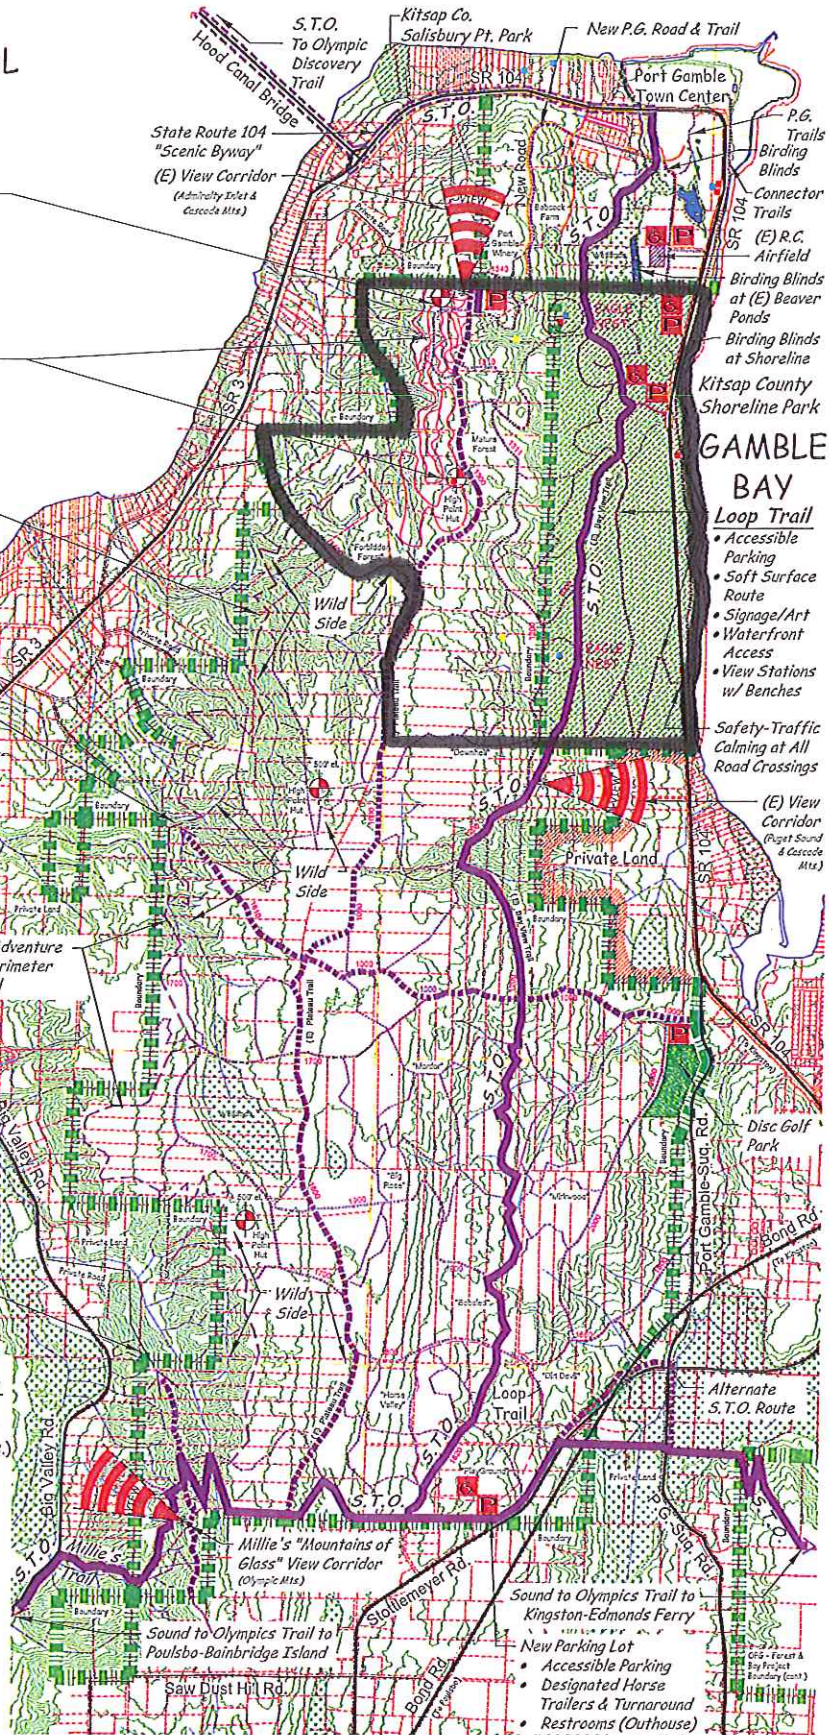

HOOD CANAL

Community & Event Center

- Event Staging Area
- Accessible Parking Lot
- Gazebo at Ride Park Entry
- Outdoor Amphitheater/Classroom
- Restrooms
- View Station-Destination w/ Benches

Port Gamble Ride Park

- Mt. Bike Event Staging Area
- Flow Trails of Various Skill Levels
- High Point Hut

Desired Trail & Emergency Access (Private Property)

Kitsap Memorial State Park

Future "Adventure Route" Perimeter Loop Trail

Desired Trail & Emergency Access (Private Property)

Legend

- Sound to Olympics Trail - NK Gap
- Recreational Trail Routes (Ex. Rds.)
- Dirt Paths (Ex. Trails & Rds.)
- New Roads
- County & State Parks
- Wetlands (State Inventory Map)
- O.P.G.'s Forestry Land Boundary (Kitsap Forest & Bay Project)
- Eagle Habitat
- Osprey Habitat
- Heron Habitat
- Mountain Quail Habitat

Conceptual Site Plan for Port Gamble Trails

Kitsap Forest & Bay Project

Date: April 25, 2014