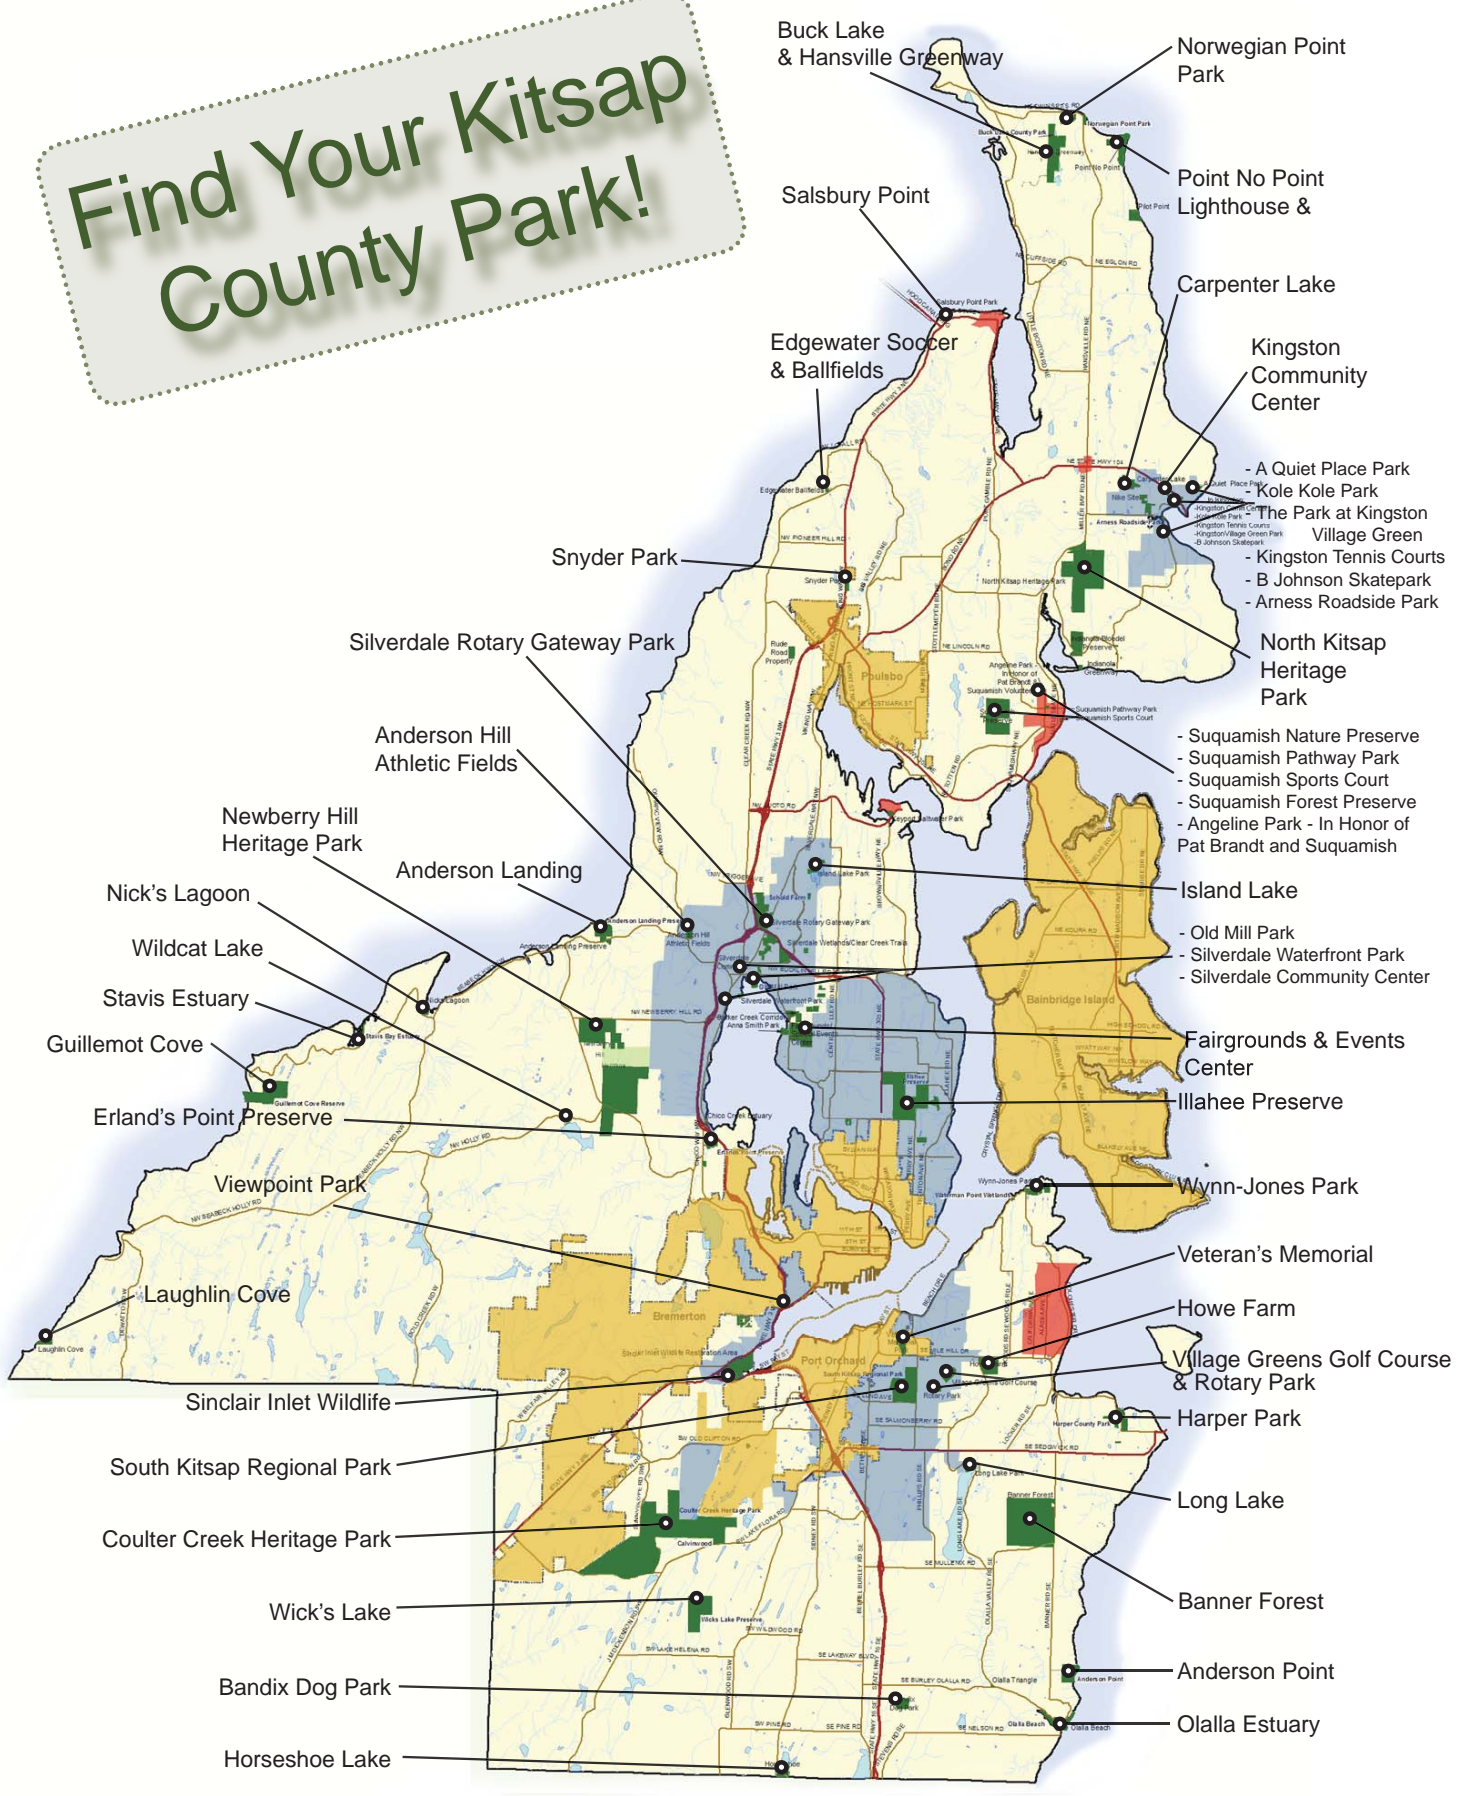

Find Your Kitsap County Park!

Kitsap County Parks

March 2010
© Kitsap County Parks

Kitsap County Parks and Recreation
360.337.5350 ph, 360.337.5385 fax
<http://www.kitsapgov.com/parks/>
614 Division Street, MS-1
Port Orchard, WA 98366