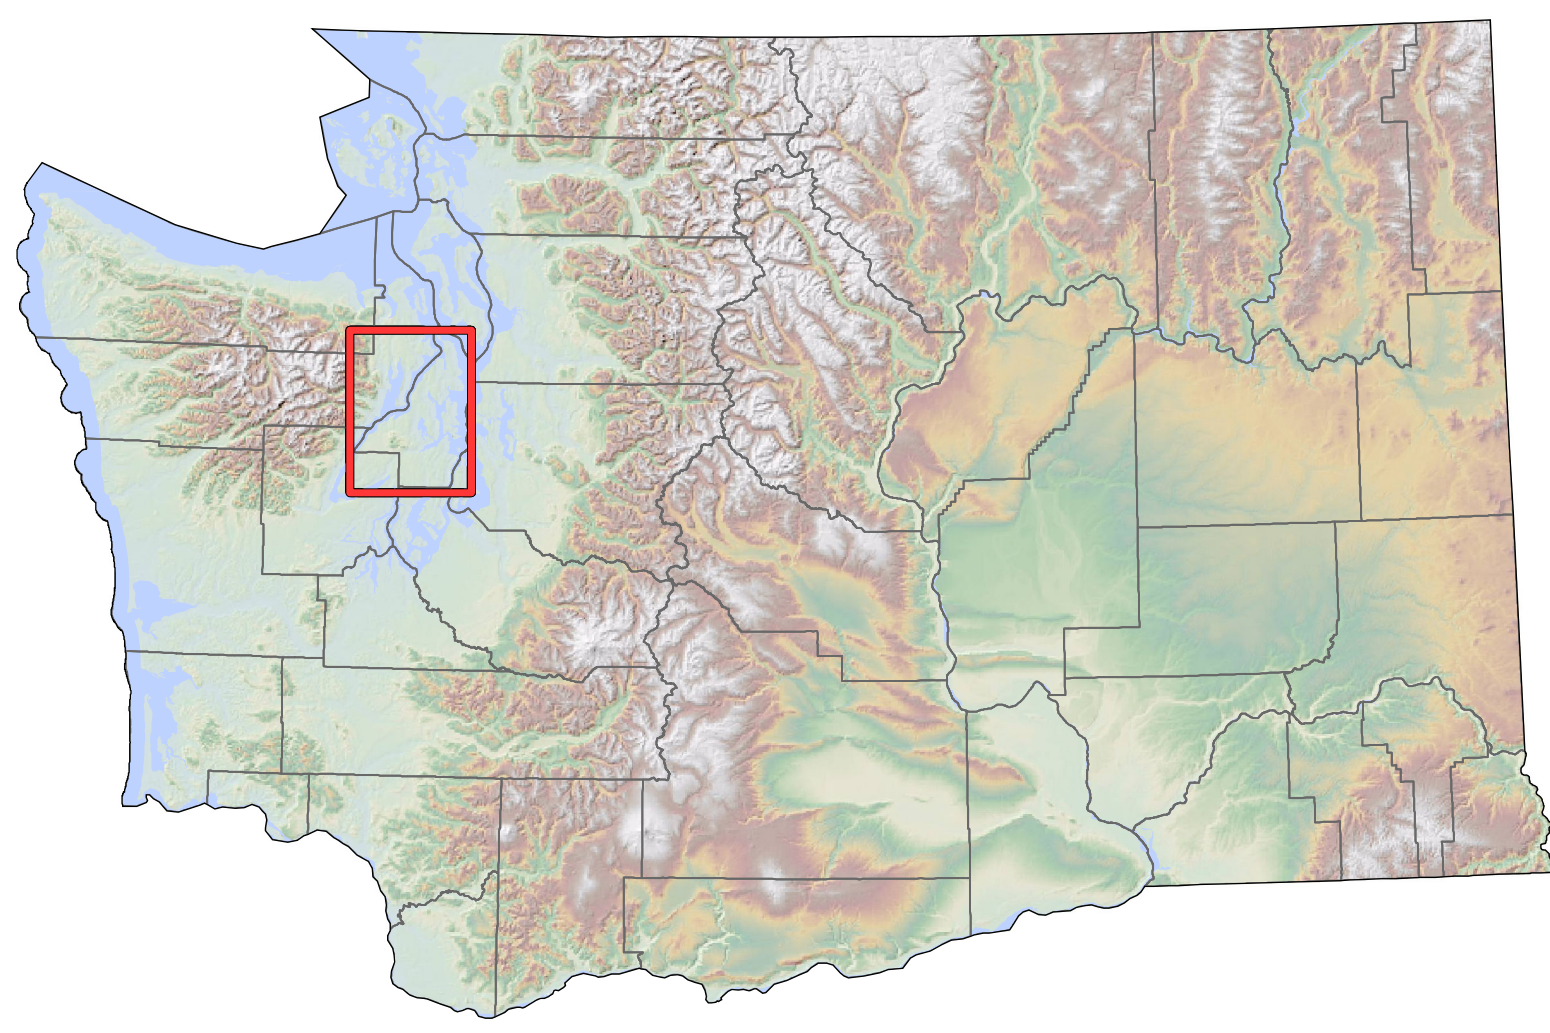

Kitsap County Fire Districts and Stations

Locations of fire district boundaries and staffed, volunteer and administrative fire stations.

Fire Districts and Station Numbers

BIFD Bainbridge Island	FED Federal	SKFR South Kitsap	Station Staffing
21 Winslow	28 Puget Sound Naval Station	8 Orchard Heights	● Staffed Station
22 South/Bucklin Hill	61 Bangor Submarine Base	9 Yukon Harbor	○ Volunteer Station
23 North/Phelps Rd	63 Jackson Park	10 Banner	
	79 Keyport	11 Bethel	
BFD Bremerton	NKFR North Kitsap	12 Olalla	Jurisdiction
1 Bremerton	81 Kingston	13 Nelson	▭ Tribal Land
2 West Bremerton	84 Squamish	14 Burley	▭ Military
3 East Bremerton	85 Jefferson Beach	15 Minterbrook	
	87 Little Boston	16 Gorst	
CKFR Central Kitsap	89 Hansville	17 Glenwood	Street Center Lines
41 Meadowdale - Bremerton	PFD Poulsbo	31 Port Orchard	— State Highway
42 Island Lake - Poulsbo	71 Liberty Rd		— Collector / Arterial
45 North Perry - Bremerton	72 Surfrest		— Local Road
51 Silverdale	73 Keyport		
53 Scaback	77 Pioneer Hill		
55 Lake Tahuya			
56 Scaback/Nicholas			
64 Chico			
HQ Silverdale			

Served by Mason County District 2

*Some parts of the County are not covered by a Fire District.