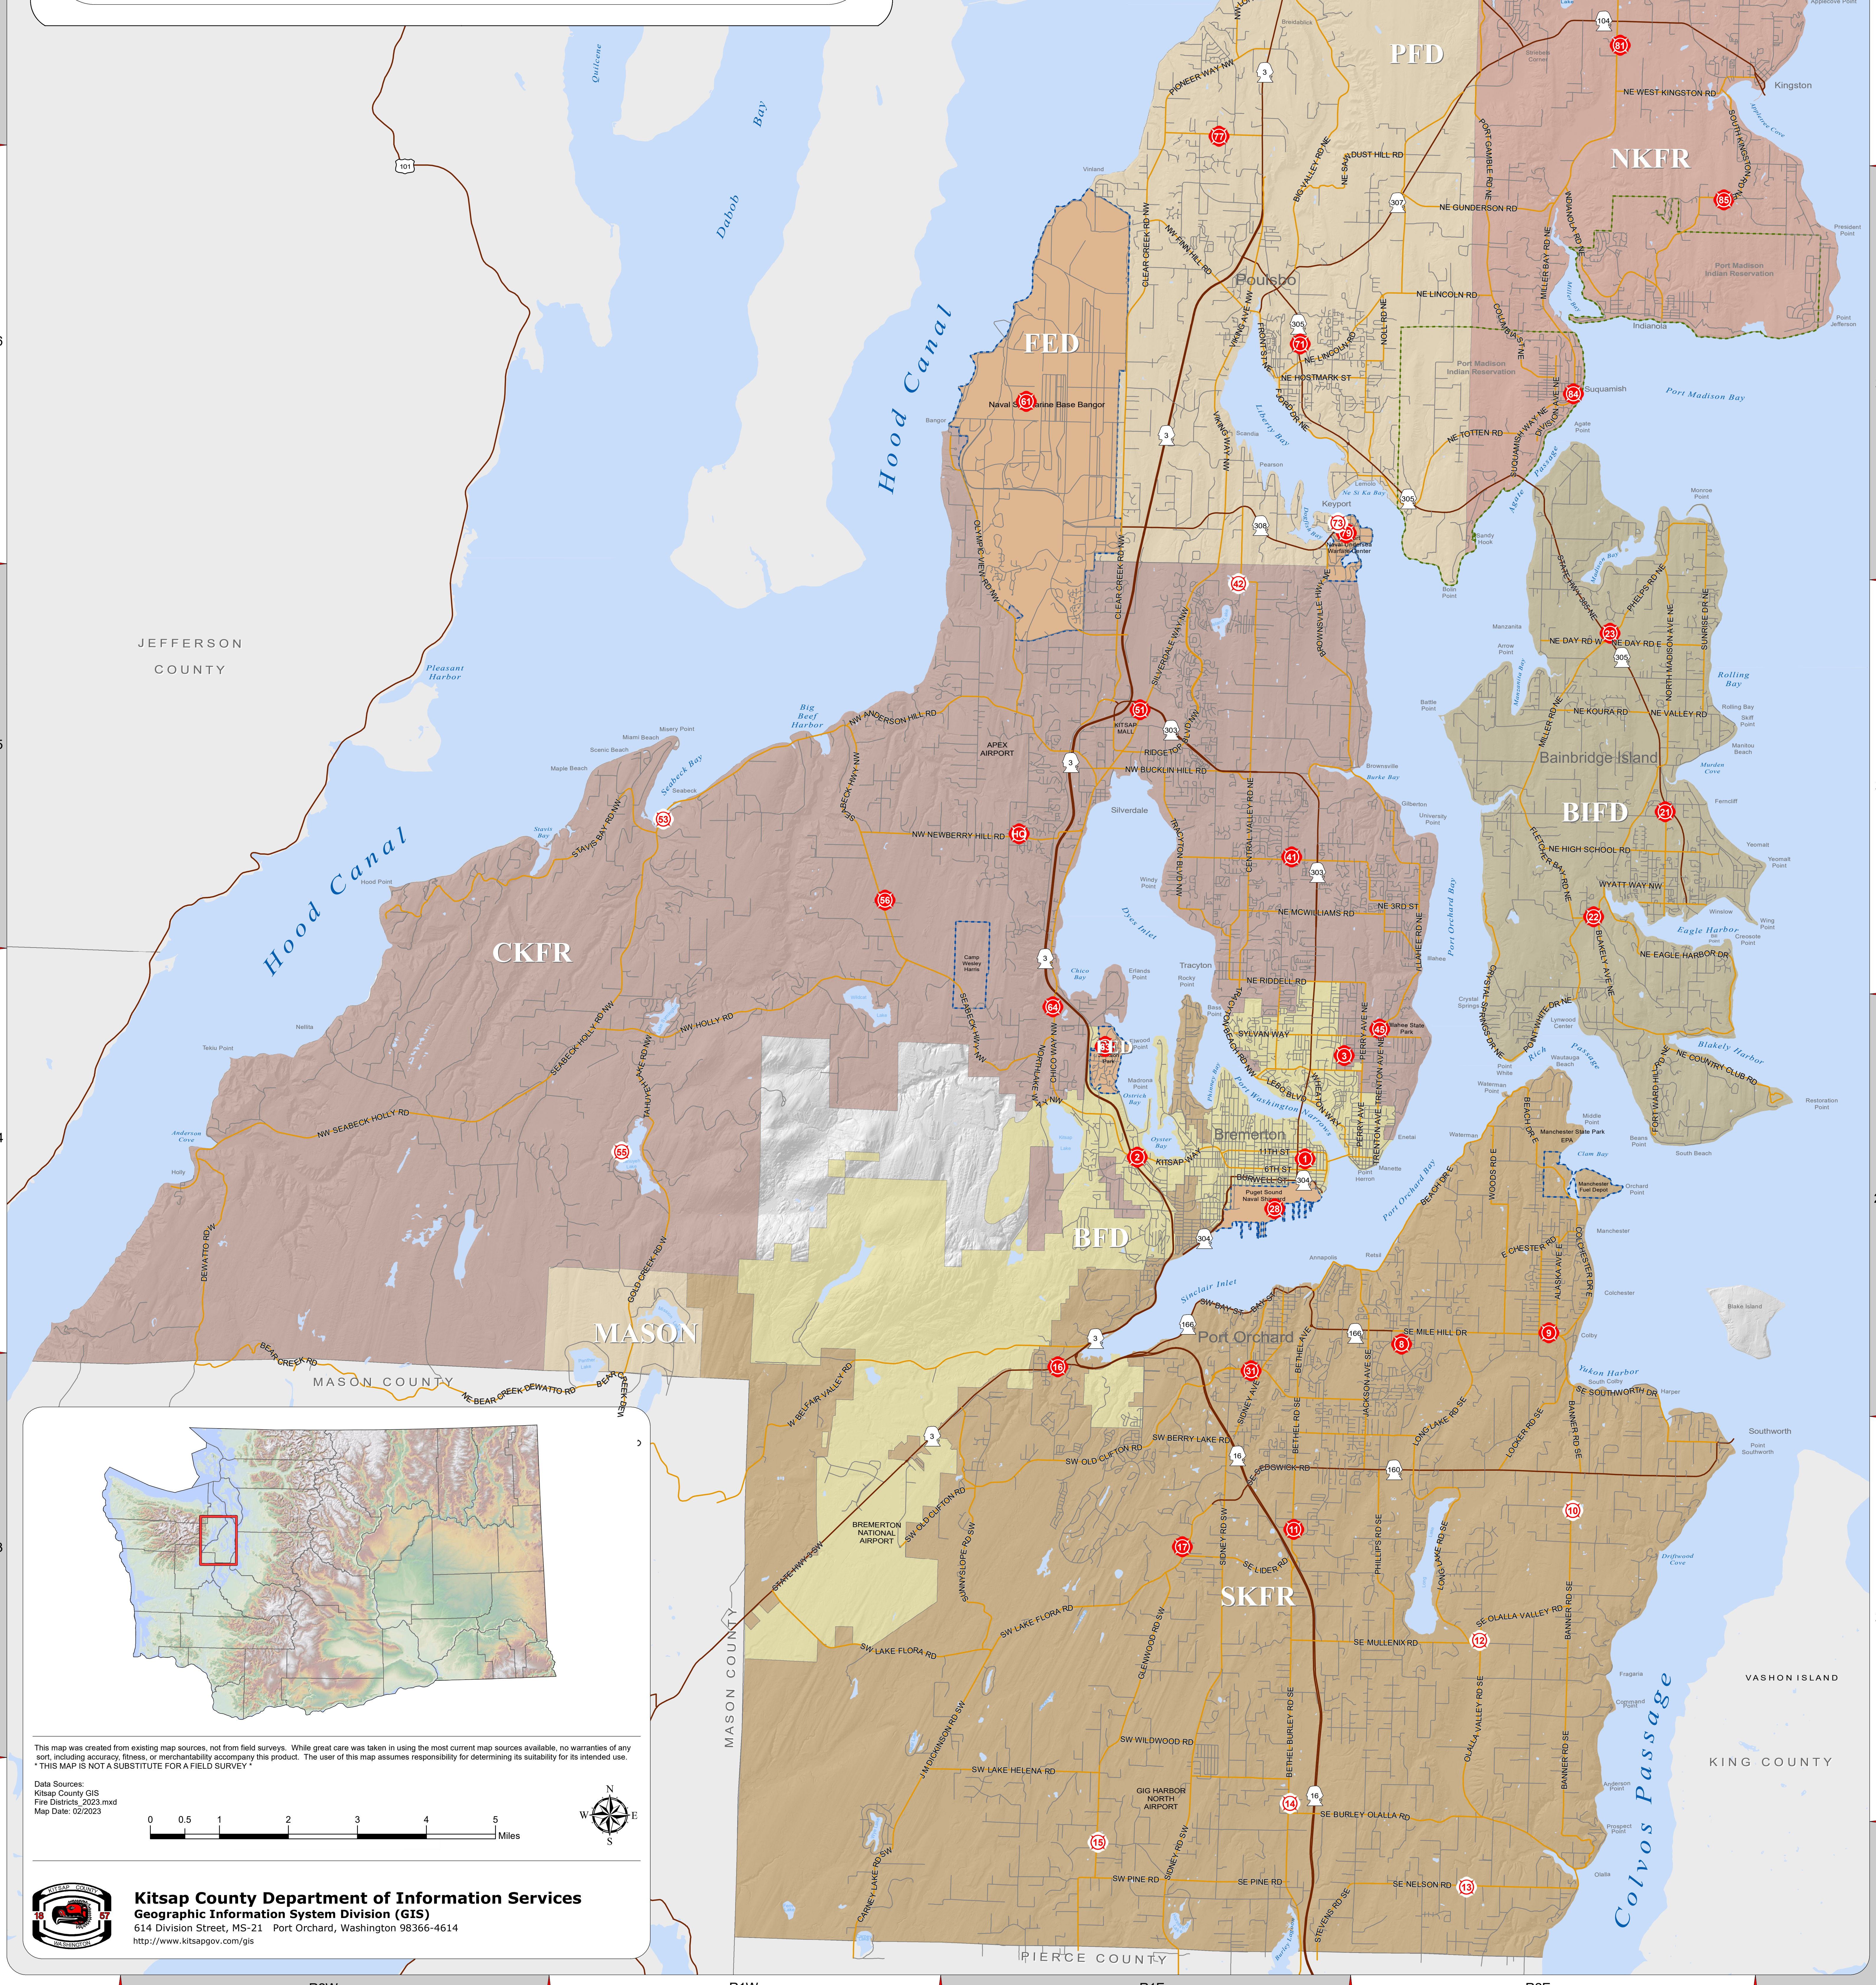

Kitsap County Fire Districts and Stations

Locations of fire district boundaries and staffed, volunteer and administrative fire stations.

Fire Districts and Station Numbers

BIFD Bainbridge Island	FED Federal	SKFR South Kitsap	Station Staffing
21 Winslow	28 Puget Sound Naval Station	8 Orchard Heights	● Staffed Station
22 South/Bucklin Hill	61 Bangor Submarine Base	9 Yukon Harbor	○ Volunteer Station
23 North/Phelps Rd	63 Jackson Park	10 Banner	
	79 Keyport	11 Bethel	
BFD Bremerton	NKFR North Kitsap	12 Olalla	Jurisdiction
1 Bremerton	81 Kingston	13 Nelson	▭ Tribal Land
2 West Bremerton	84 Squamish	14 Burley	▭ Military
3 East Bremerton	85 Jefferson Beach	15 Minterbrook	
	87 Little Boston	16 Gorst	
CKFR Central Kitsap	89 Hansville	17 Glenwood	Street Center Lines
41 Meadowdale - Bremerton	PFD Poulsbo	31 Port Orchard	— State Highway
42 Island Lake - Poulsbo	71 Liberty Rd		— Collector / Arterial
45 North Perry - Bremerton	72 Surfrest		— Local Road
51 Silverdale	73 Keyport		
53 Scaback	77 Pioneer Hill		
55 Lake Tahuya			
56 Scaback/Nicholas			
64 Chico			
HQ Silverdale			

Served by Mason County District 2

*Some parts of the County are not covered by a Fire District.