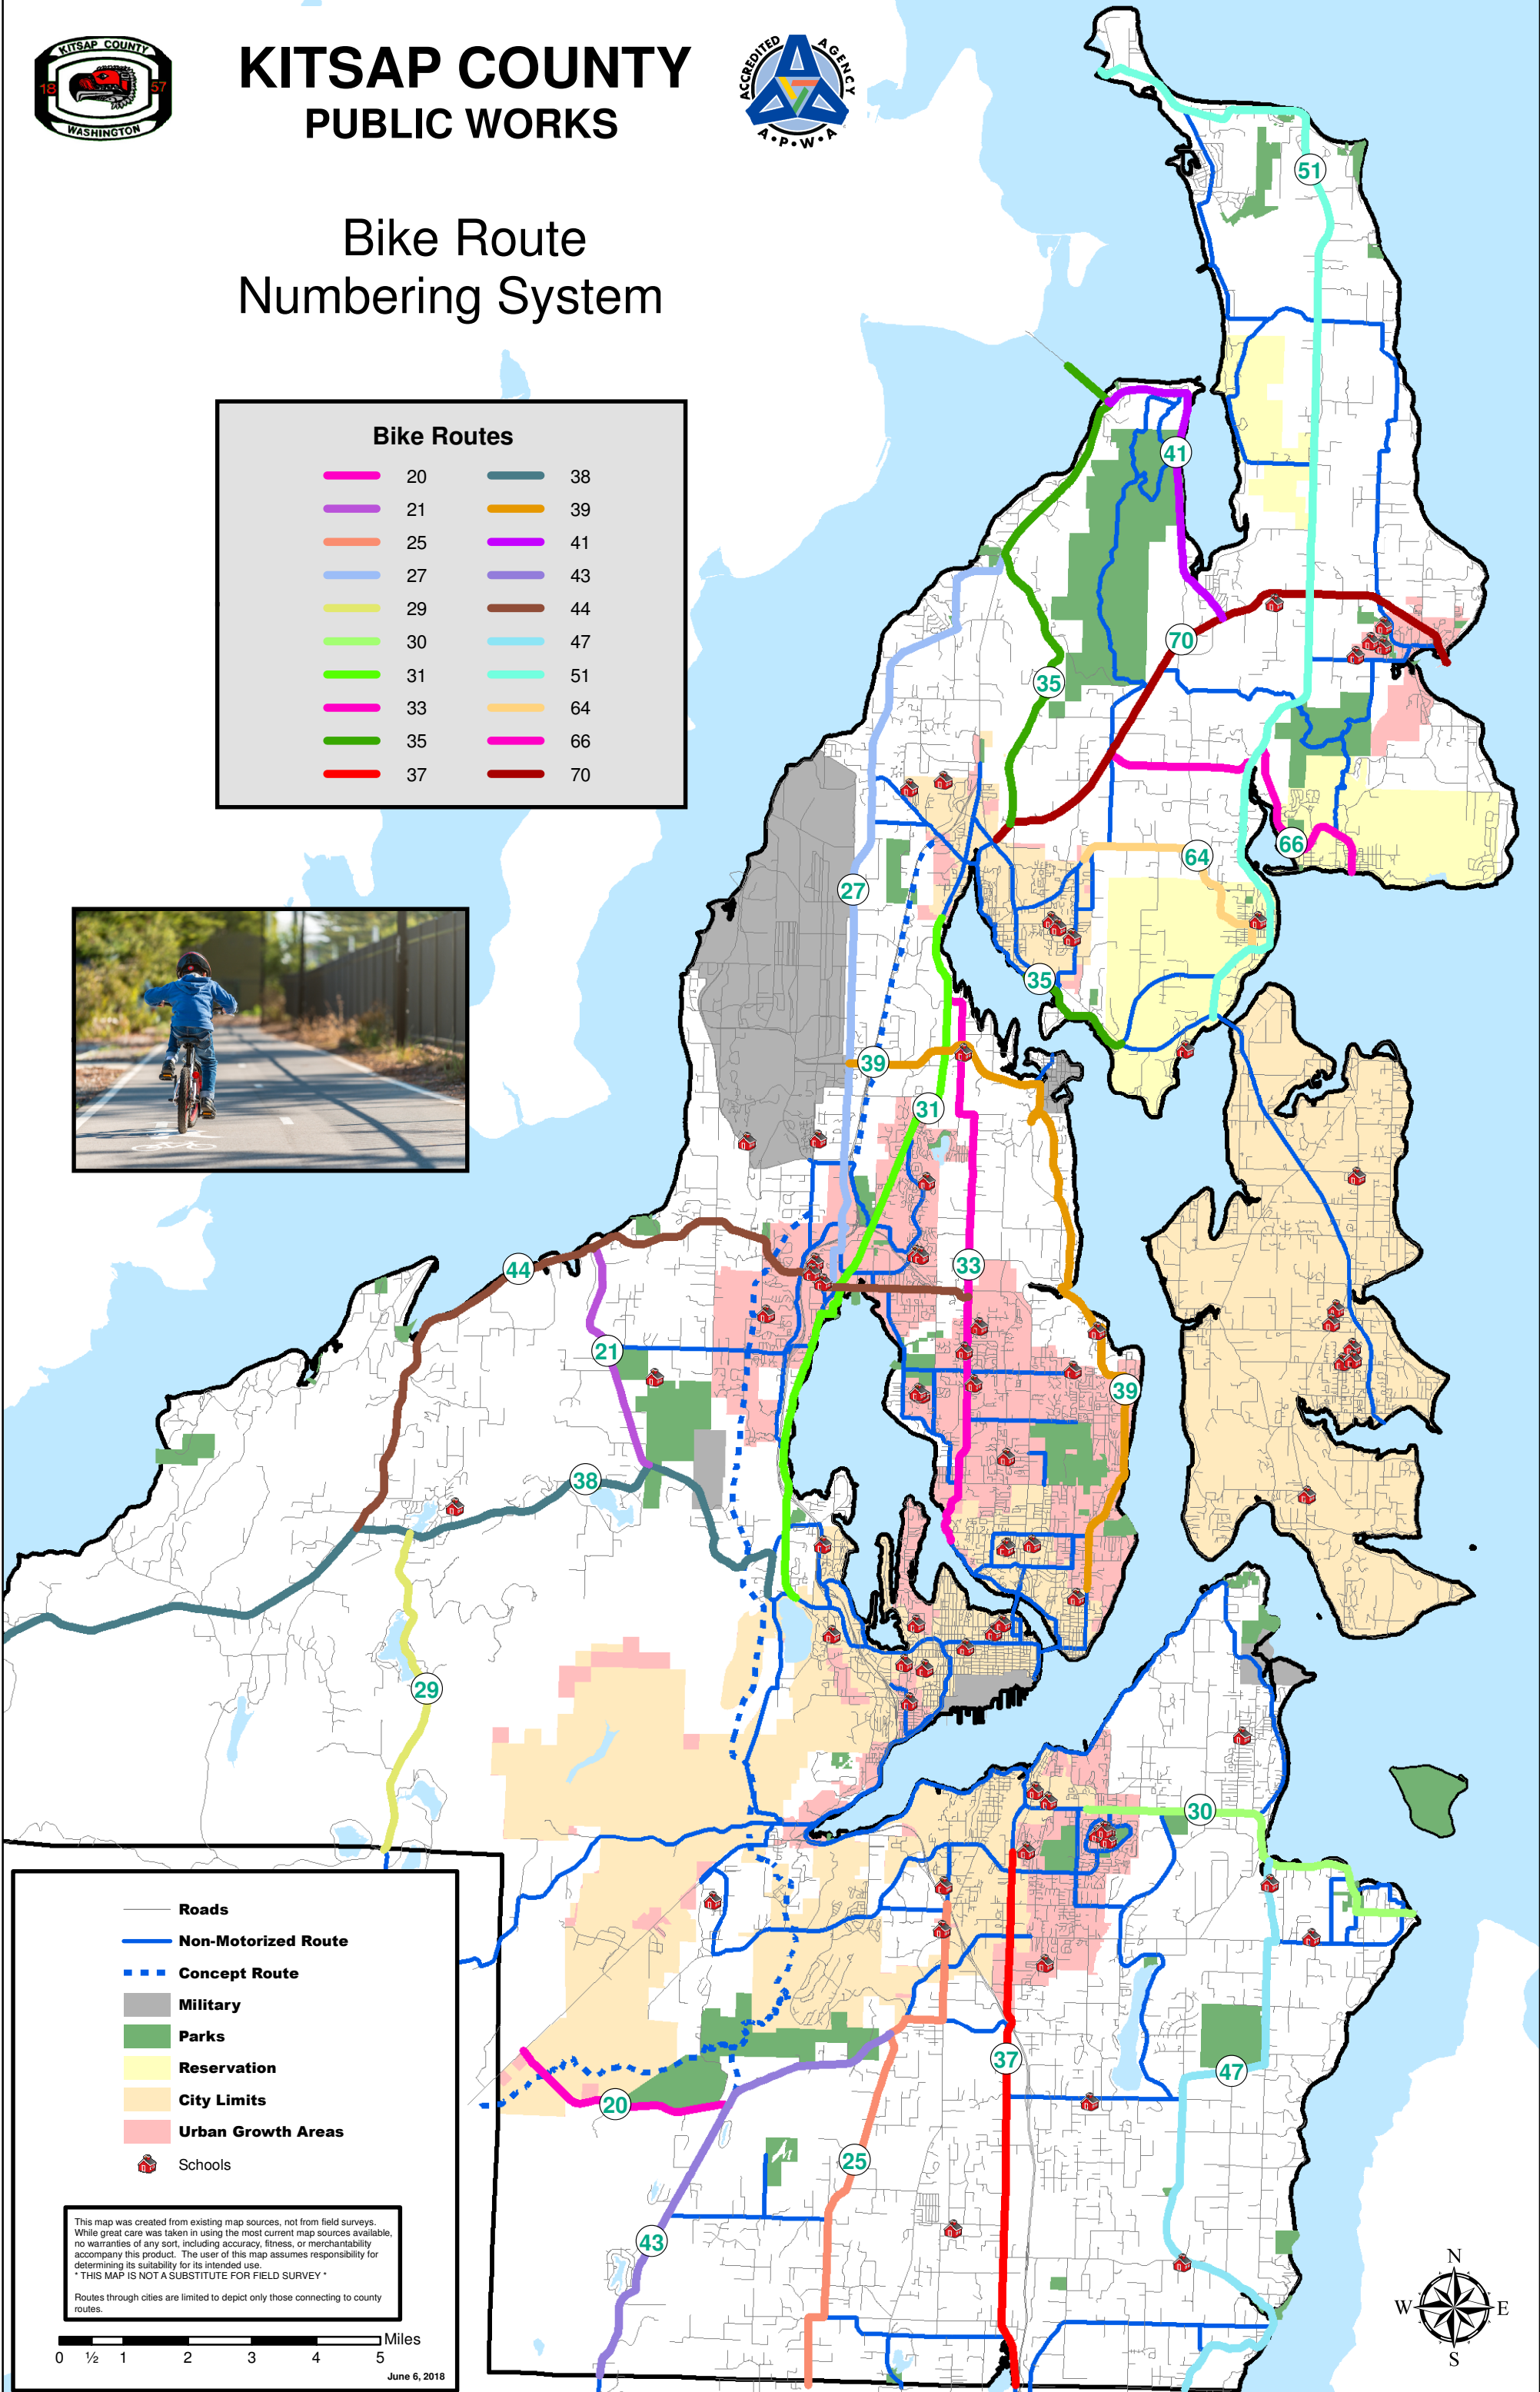

KITSAP COUNTY PUBLIC WORKS

Bike Route Numbering System

Bike Routes	
	20
	21
	25
	27
	29
	30
	31
	33
	35
	37
	38
	39
	41
	43
	44
	47
	51
	64
	66
	70

	Roads
	Non-Motorized Route
	Concept Route
	Military
	Parks
	Reservation
	City Limits
	Urban Growth Areas
	Schools

This map was created from existing map sources, not from field surveys. While great care was taken in using the most current map sources available, no warranties of any sort, including accuracy, fitness, or merchantability accompany this product. The user of this map assumes responsibility for determining its suitability for its intended use.
* THIS MAP IS NOT A SUBSTITUTE FOR FIELD SURVEY *

Routes through cities are limited to depict only those connecting to county routes.

0 1/2 1 2 3 4 5 Miles

June 6, 2018