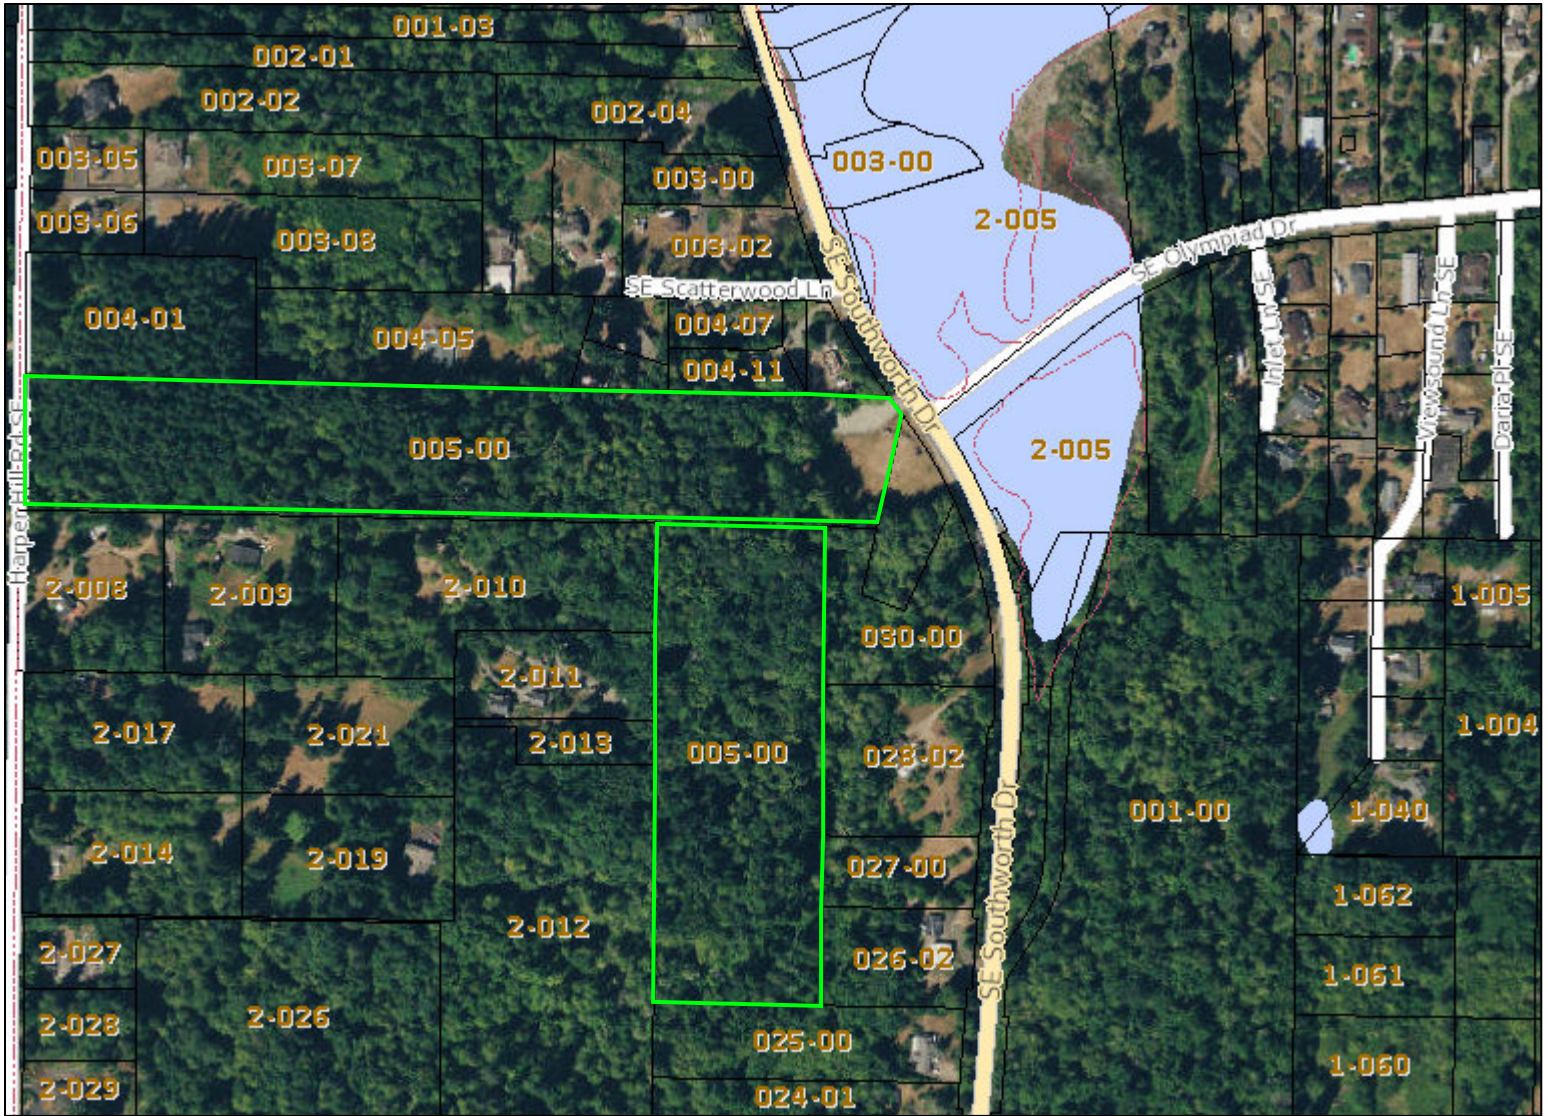

Harper Park

** This map is not a substitute for field survey **

Map Scale: 1 inch = 400 feet

Legend

Tax Parcels Outlines

Military Area

City Area

Reservation Area

Urban Growth Area

Urban Growth Area