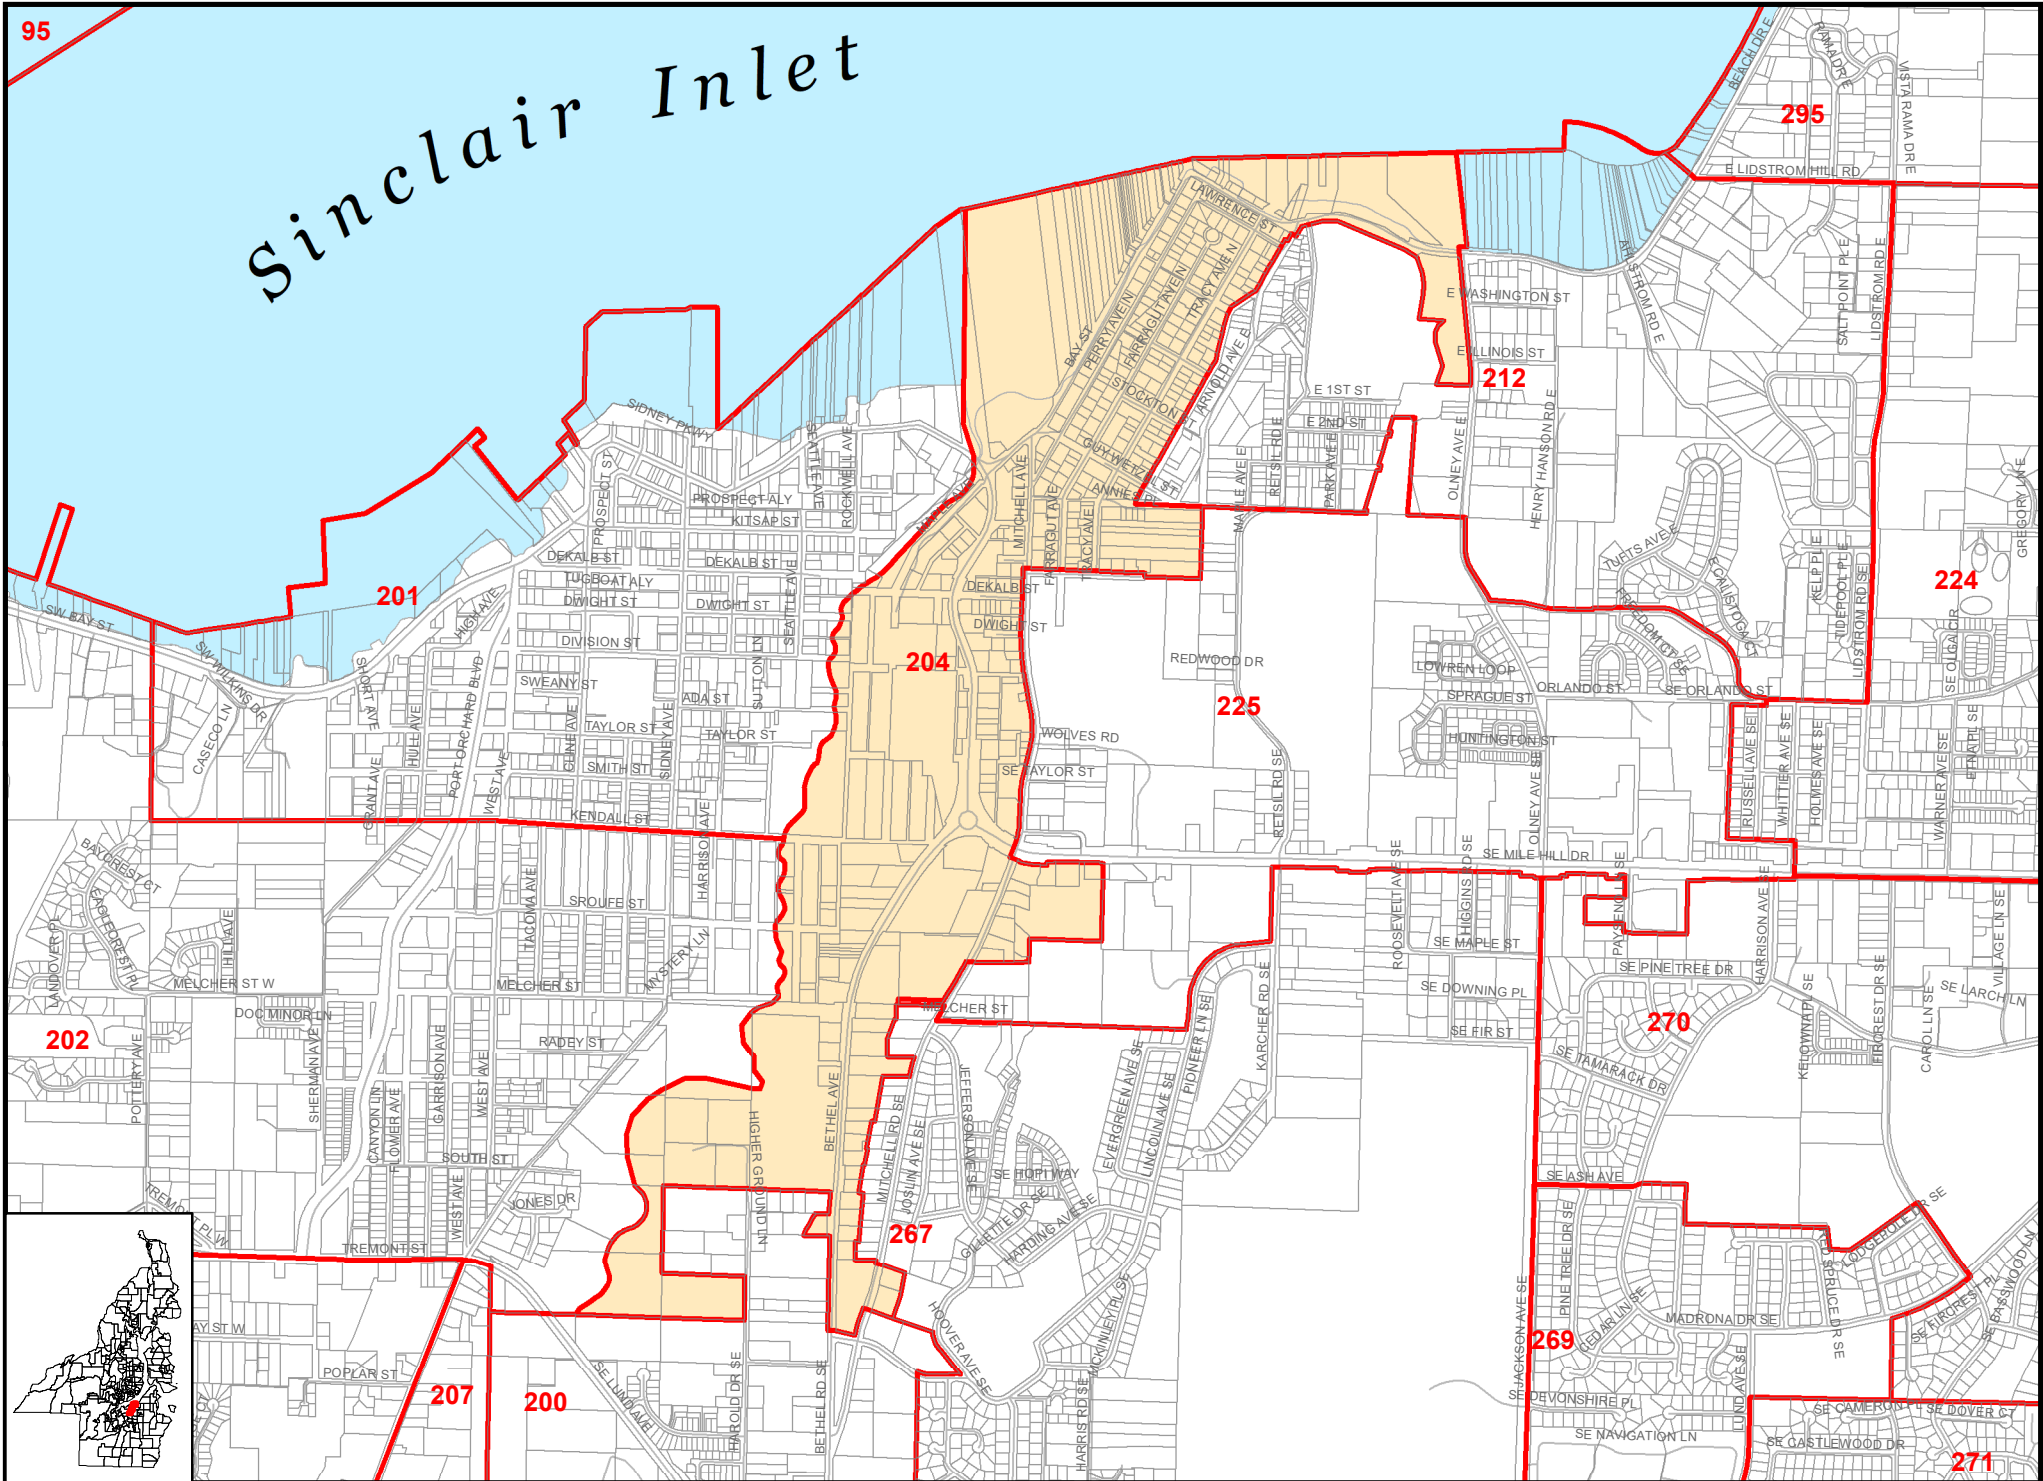

Sinclair Inlet

Precinct 204 - PORT ORCHARD