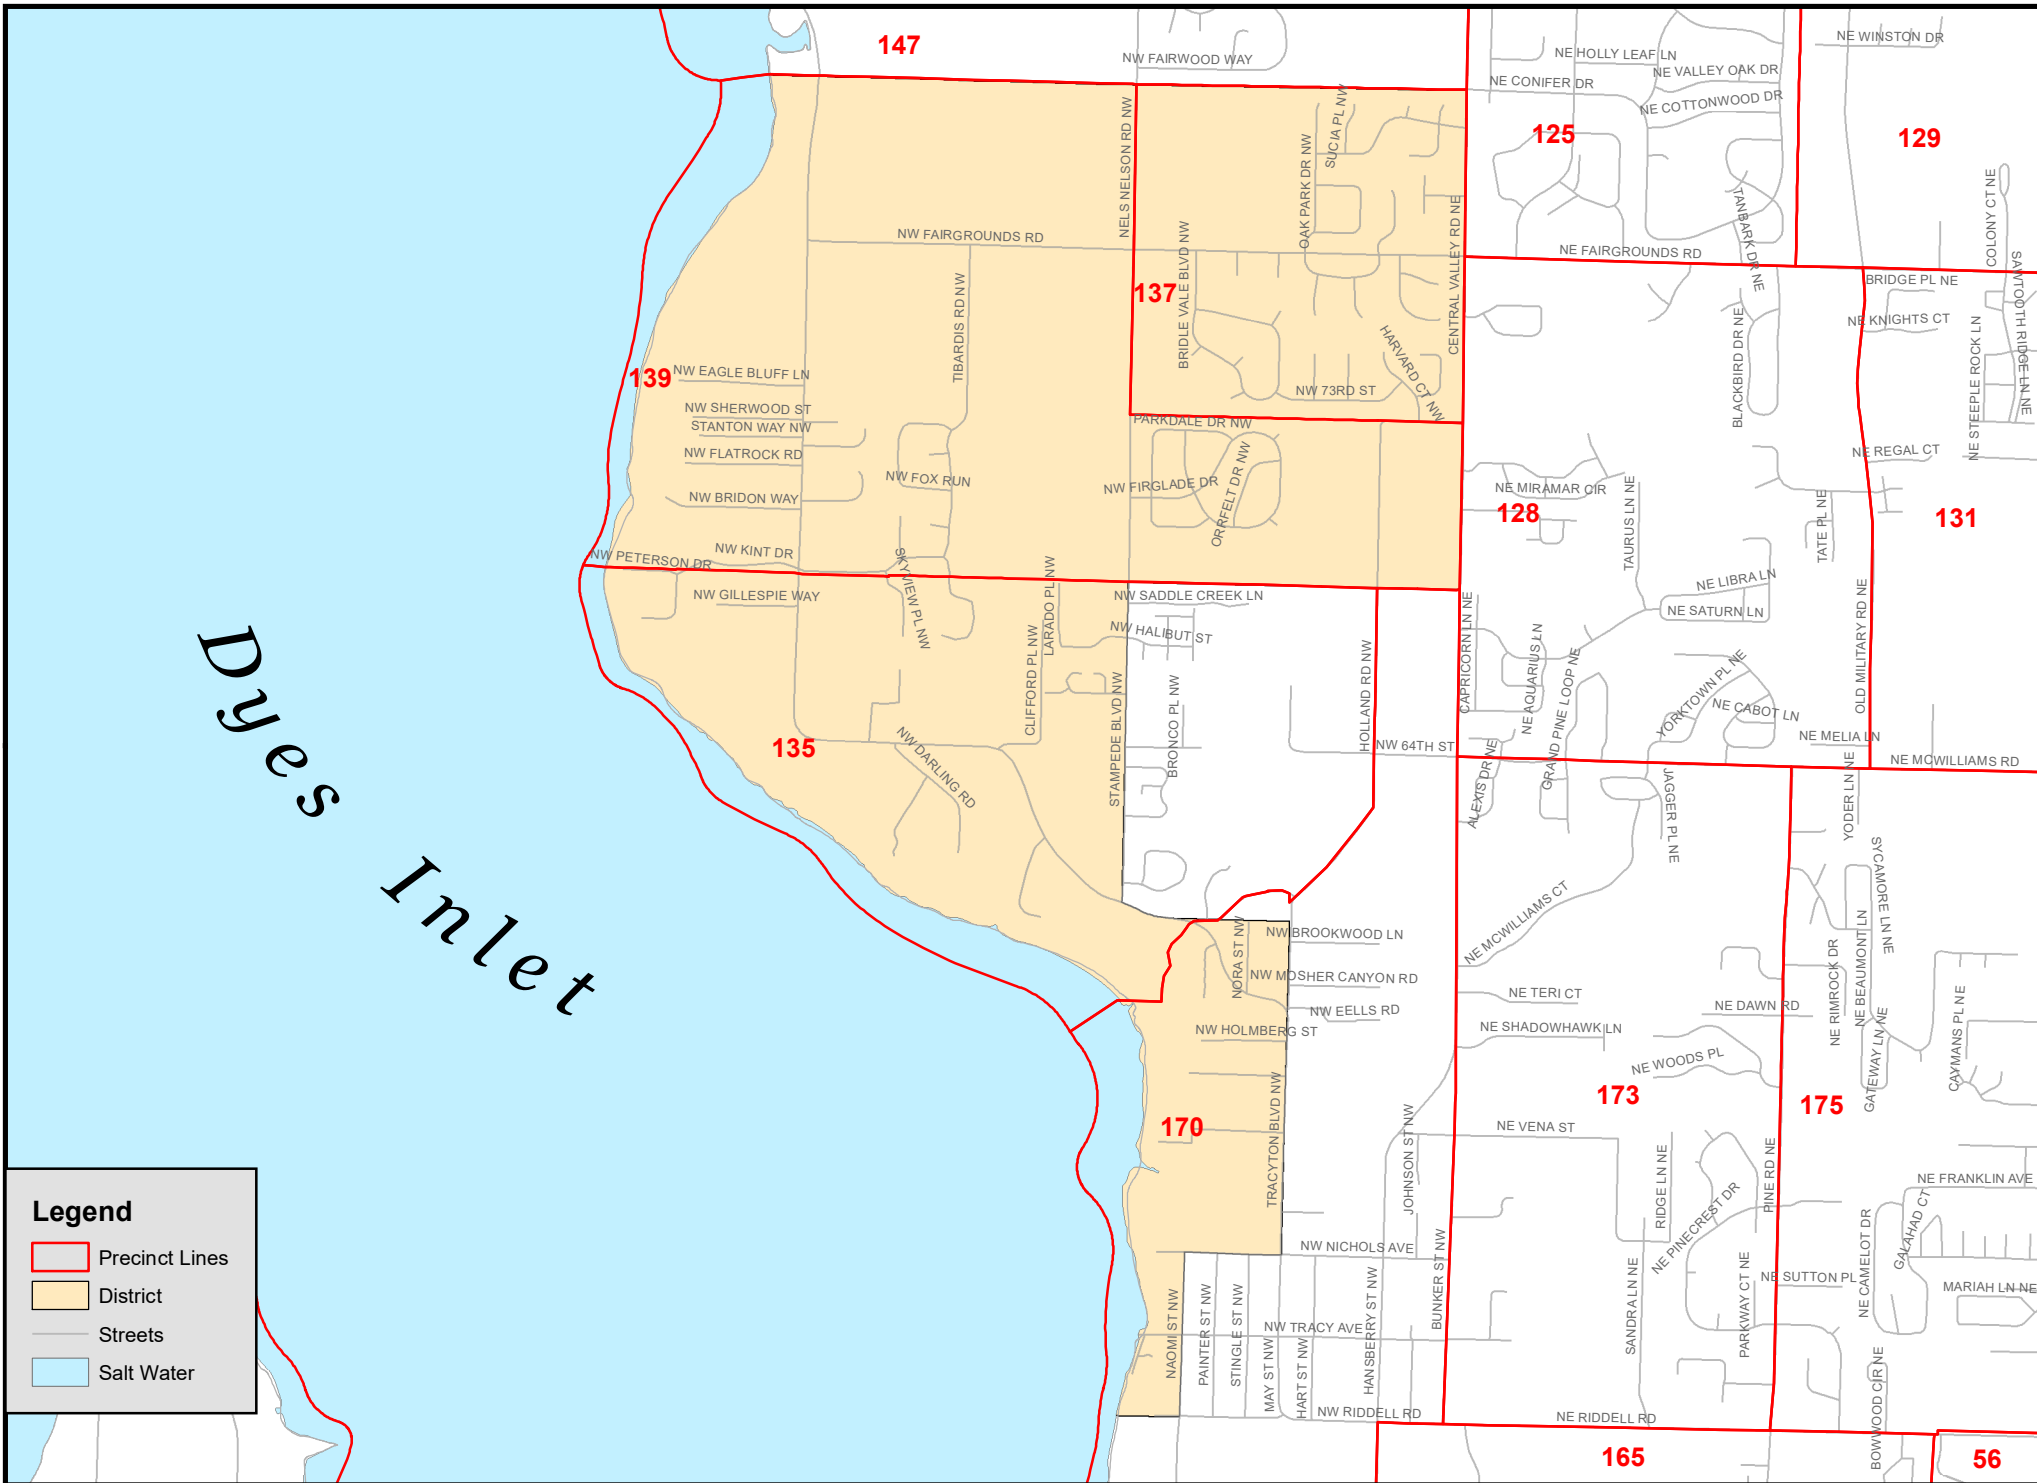

Dyes Inlet

Legend

- Precinct Lines
- District
- Streets
- Salt Water

Port of Tracyton - Comm District 1