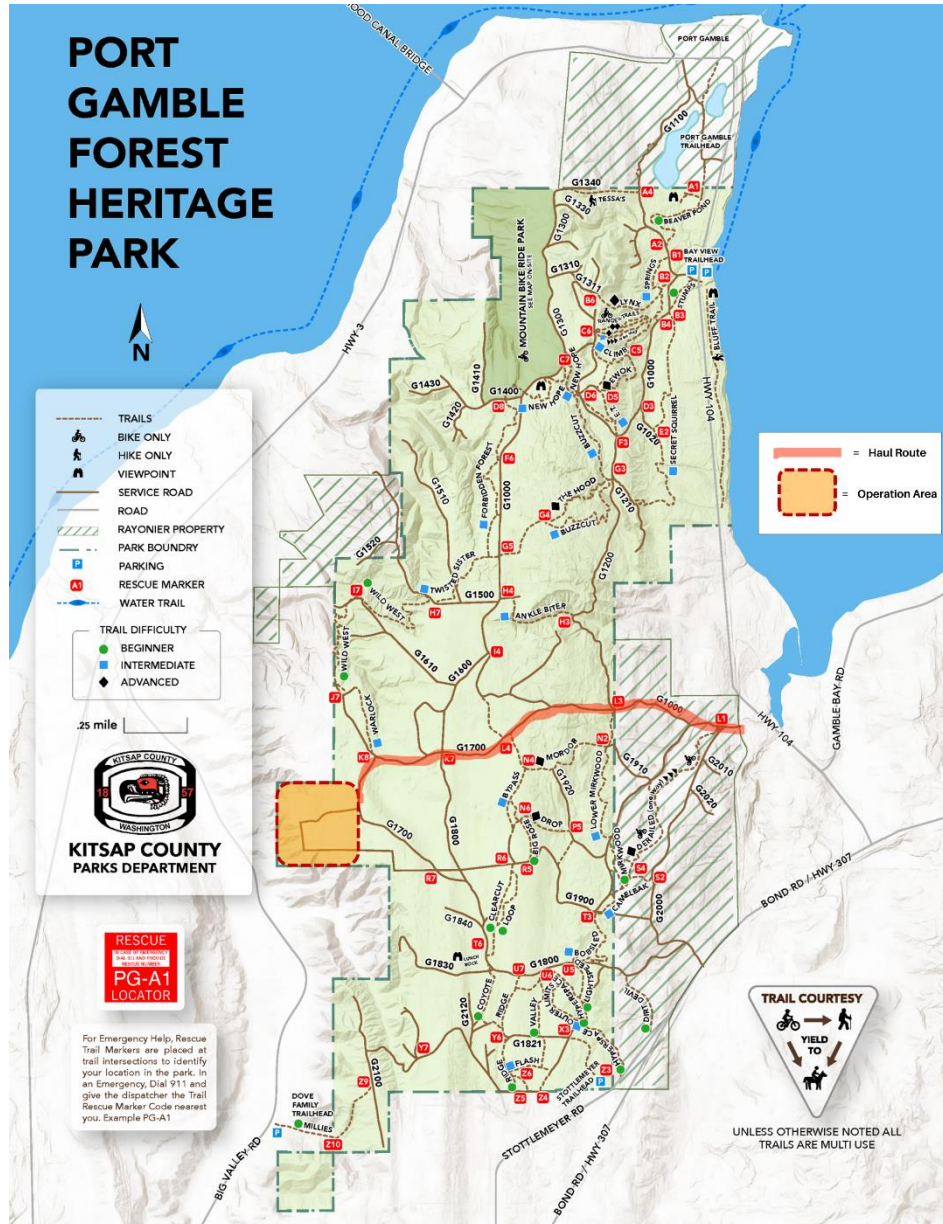

ATTENTION:

Trail sections will be **CLOSED PERIODICALLY** effective immediately until further notice, due to Timber Harvest operations underway (see map).

Closures are in accordance with active work and may change day by day.

Please adhere to trail closure signs for your own safety.

STAY AT LEAST 300' AWAY FROM ACTIVE LOGGING EQUIPMENT

- Please exercise caution when entering the park through Bayview Trailhead on
- weekdays between the hours of 4am and 4pm.
- Large trucks will haul logs on the G1700 and G1000 leaving the park using the Bayview gate/trailhead three to four times daily.
- Forest thinning is one of many forest restoration tools. Thinning selectively
- For more information, please visit www.kitsapgov.com/parks or e-mail parks@kitsap.gov