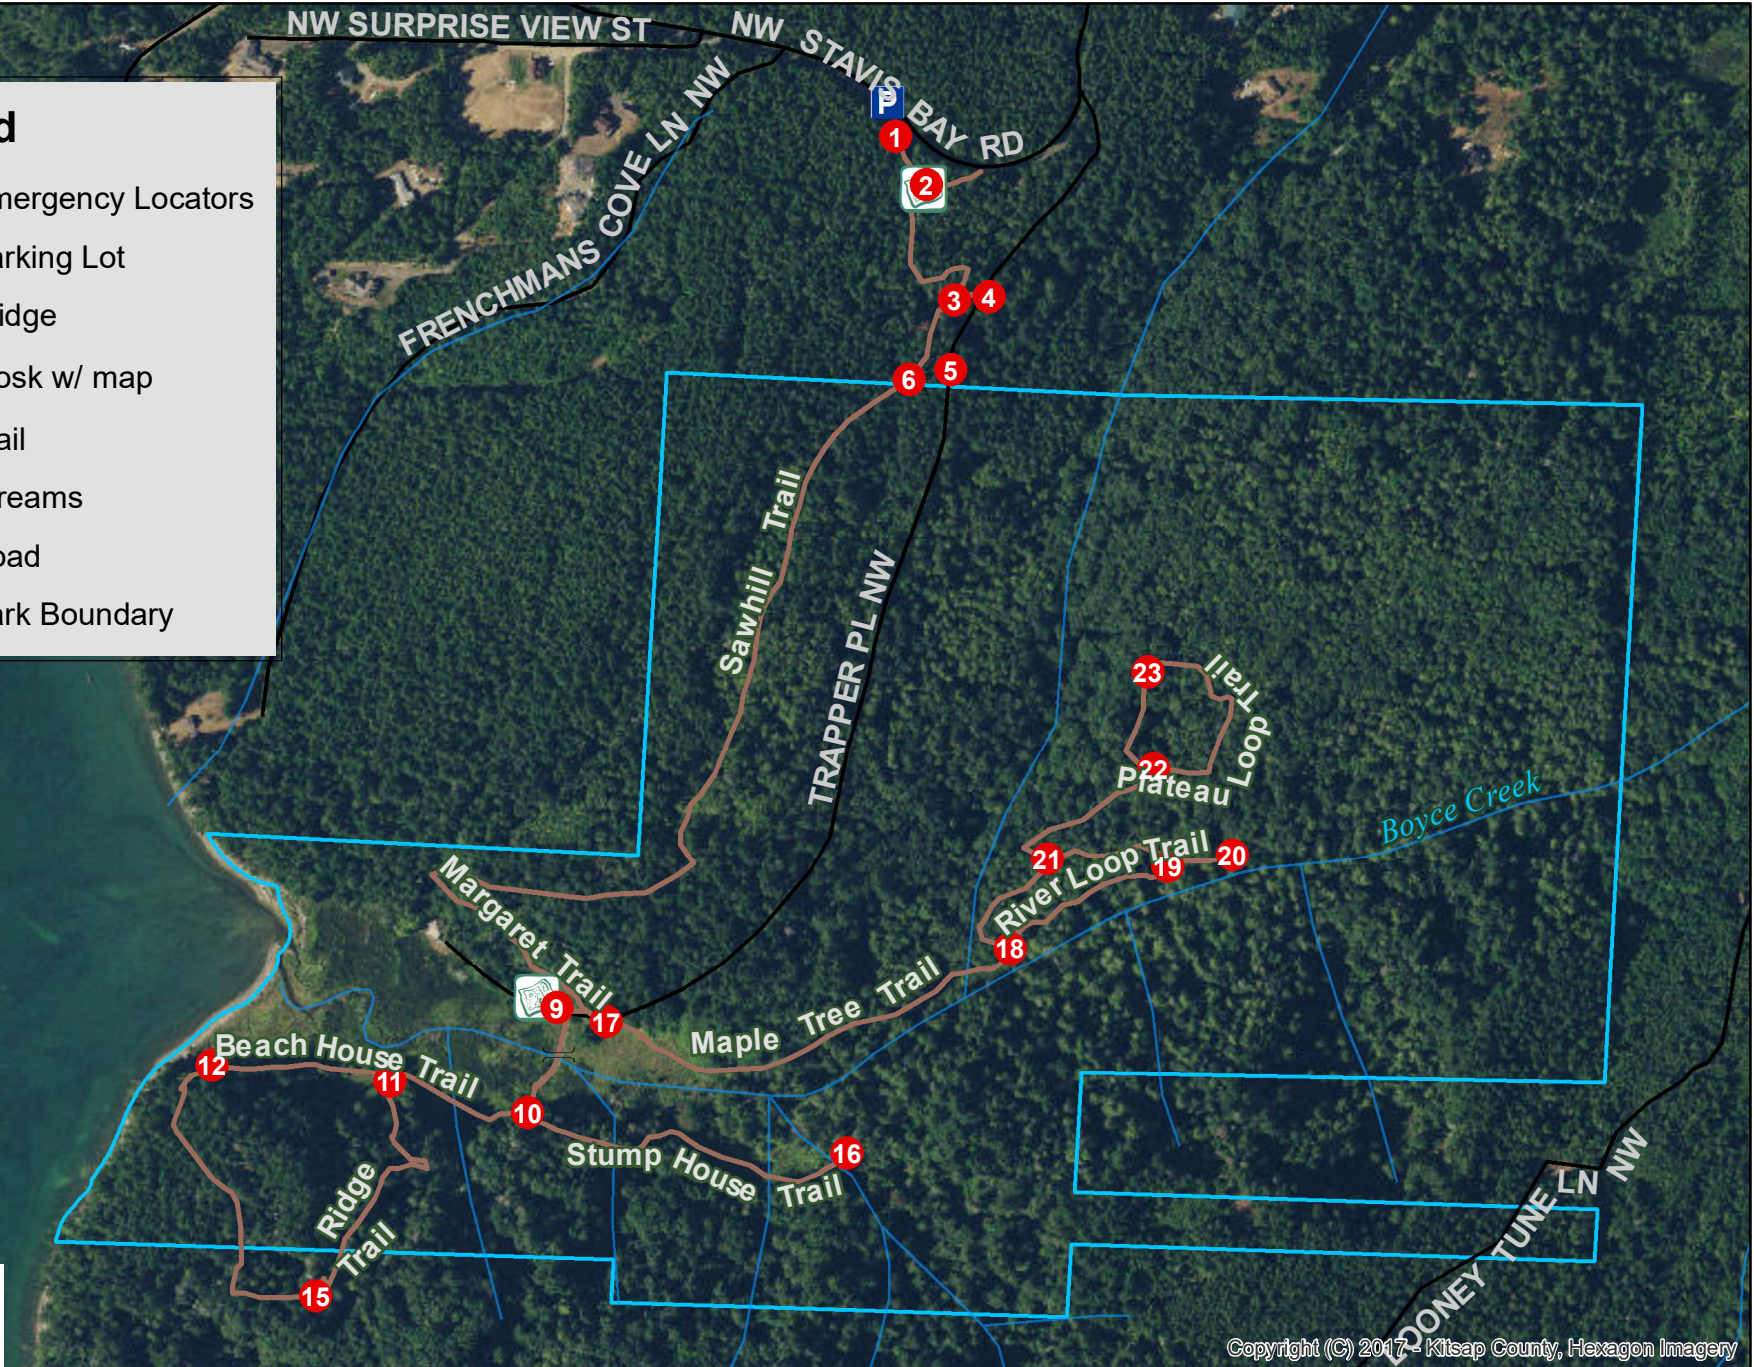

Guillemot Cove Nature Reserve

Legend

- Emergency Locators
- P Parking Lot
- Bridge
- Kiosk w/ map
- Trail
- Streams
- Road
- + Park Boundary

Copyright (C) 2017 - Kitsap County, Hexagon Imagery

Kitsap County Parks Department
Created: 10/2/2019