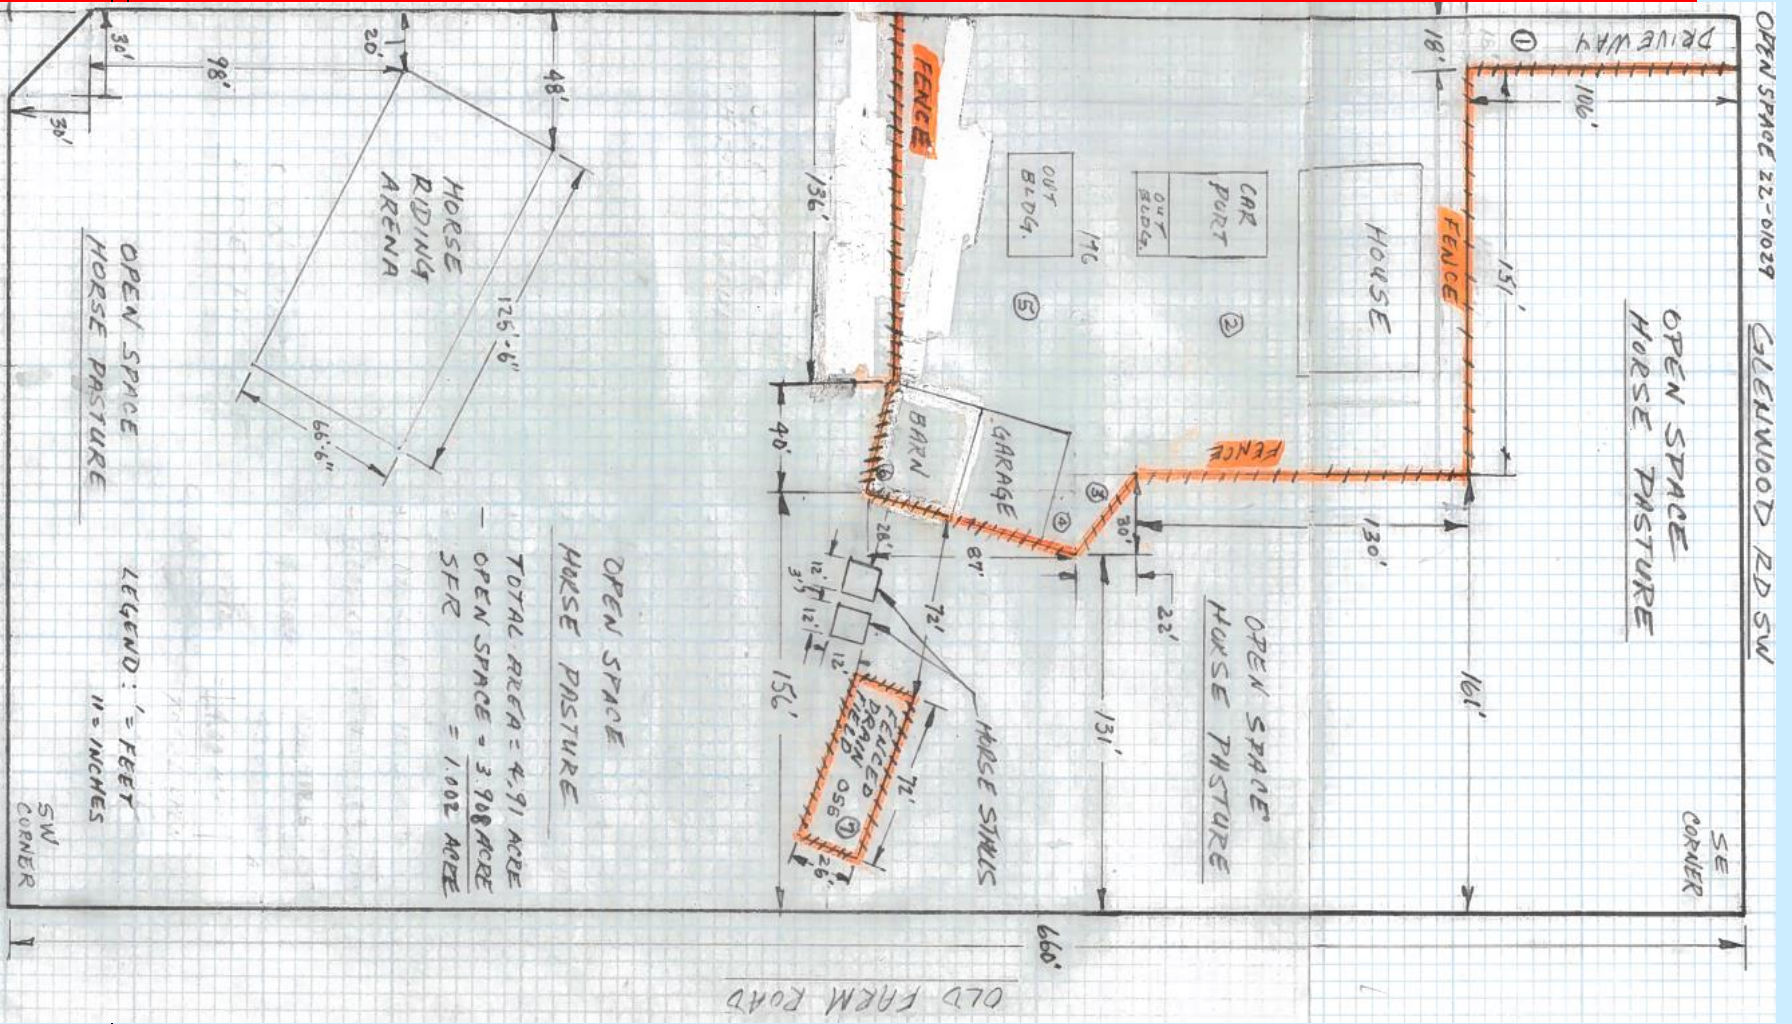

Lawrence Open Space

Streams

Watercourse - DNR and Wildfish Conservancy

--- (U) Unknown, unmodeled hydrographic feature

x x No Channel as depicted by DNR |

- CAO Map

Lawrence Open Space

- Rural Residential (RR) zoning
- 1 DU/5 acres

Lawrence Open Space

Lawrence Open Space

Kitsap County Aerial Photo, Summer of 2021

Lawrence Open Space

Lawrence Open Space

- Pursuant to RCW 84.34.020 and KCC18.12.020(C)
- 50% tax reduction
- ***High-Priority Resources:*** Farm and Agricultural Conservation Land
- ***Low-Priority Resources:*** Preservation of visual quality
- Public access option

Lawrence Open Space

- Approval of the application will result in an annual tax decrease of ~\$424.01

Lawrence Open Space Photos

Lawrence Open Space

Looking
southwesterly
from NE driveway,
accessing
Glenwood Rd.

Lawrence Open Space

Looking westly
from SE corner.