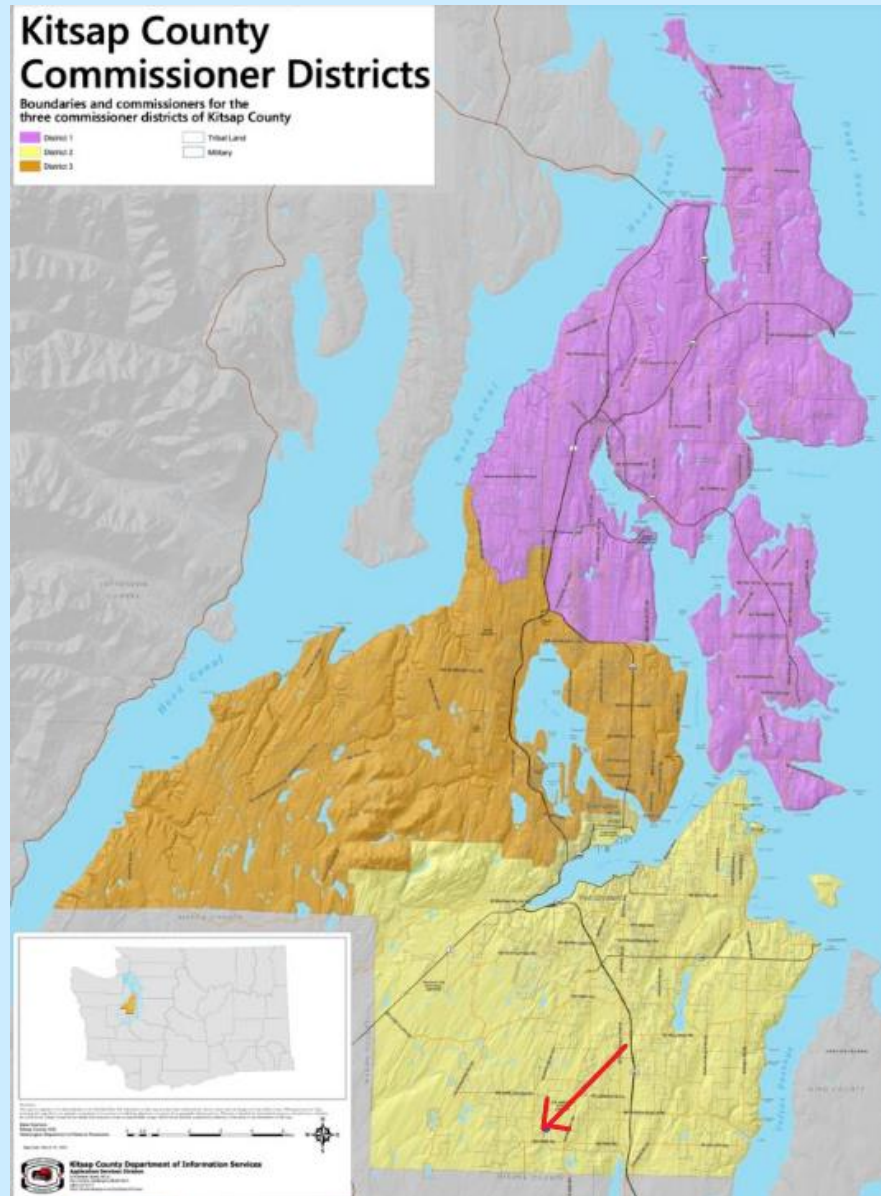

Kitsap County
Planning Commission

Open Space Application
#23-01029

Lawrence
June 6, 2023

Lawrence Open Space

- Site location, 13610 Glenwood Rd. S.W. Port Orchard, WA.
- 042201-3-004-2005
- Commissioner District 2 (yellow)

Lawrence Open Space

Streams

Watercourse - DNR and Wildfish Conservancy

--- (U) Unknown, unmodeled hydrographic feature

x x No Channel as depicted by DNR |

- CAO Map

Lawrence Open Space

- Rural Residential (RR) zoning
- 1 DU/5 acres

Lawrence Open Space

Lawrence Open Space

Kitsap County Aerial Photo, Summer of 2021

Lawrence Open Space

Lawrence Open Space

- Pursuant to RCW 84.34.020 and KCC18.12.020(C)
- 50% tax reduction
- ***High-Priority Resources:*** Farm and Agricultural Conservation Land
- ***Low-Priority Resources:*** Preservation of visual quality
- Public access option