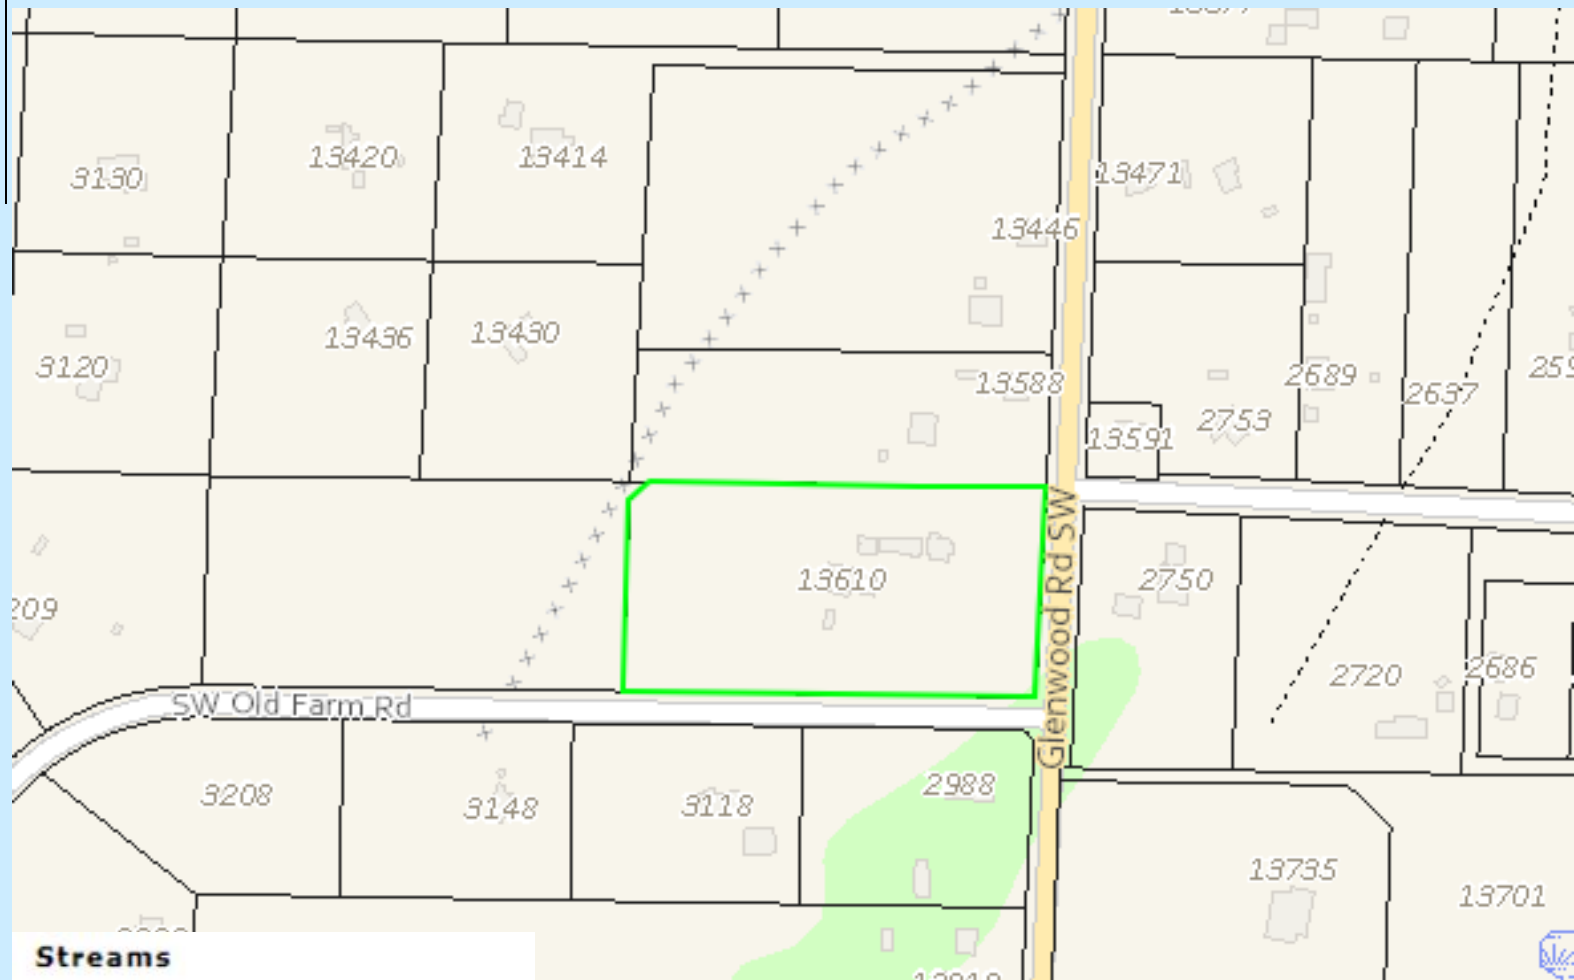

Kitsap County
Planning Commission

Open Space Application
#23-01029

Lawrence
June 6, 2023

Lawrence Open Space

- Site location, 13610 Glenwood Rd. S.W. Port Orchard, WA.
- 042201-3-004-2005
- Commissioner District 2 (yellow)

Lawrence Open Space

Streams

Watercourse - DNR and Wildfish Conservancy

--- (U) Unknown, unmodeled hydrographic feature

x x No Channel as depicted by DNR |

- CAO Map

Lawrence Open Space

- Rural Residential (RR) zoning
- 1 DU/5 acres

Lawrence Open Space

Lawrence Open Space

Kitsap County Aerial Photo, Summer of 2021

Lawrence Open Space

Lawrence Open Space

- Pursuant to RCW 84.34.020 and KCC18.12.020(C)
- 50% tax reduction
- ***High-Priority Resources:*** Farm and Agricultural Conservation Land
- ***Low-Priority Resources:*** Preservation of visual quality
- Public access option

Lawrence Open Space

Looking westly
from SE corner.