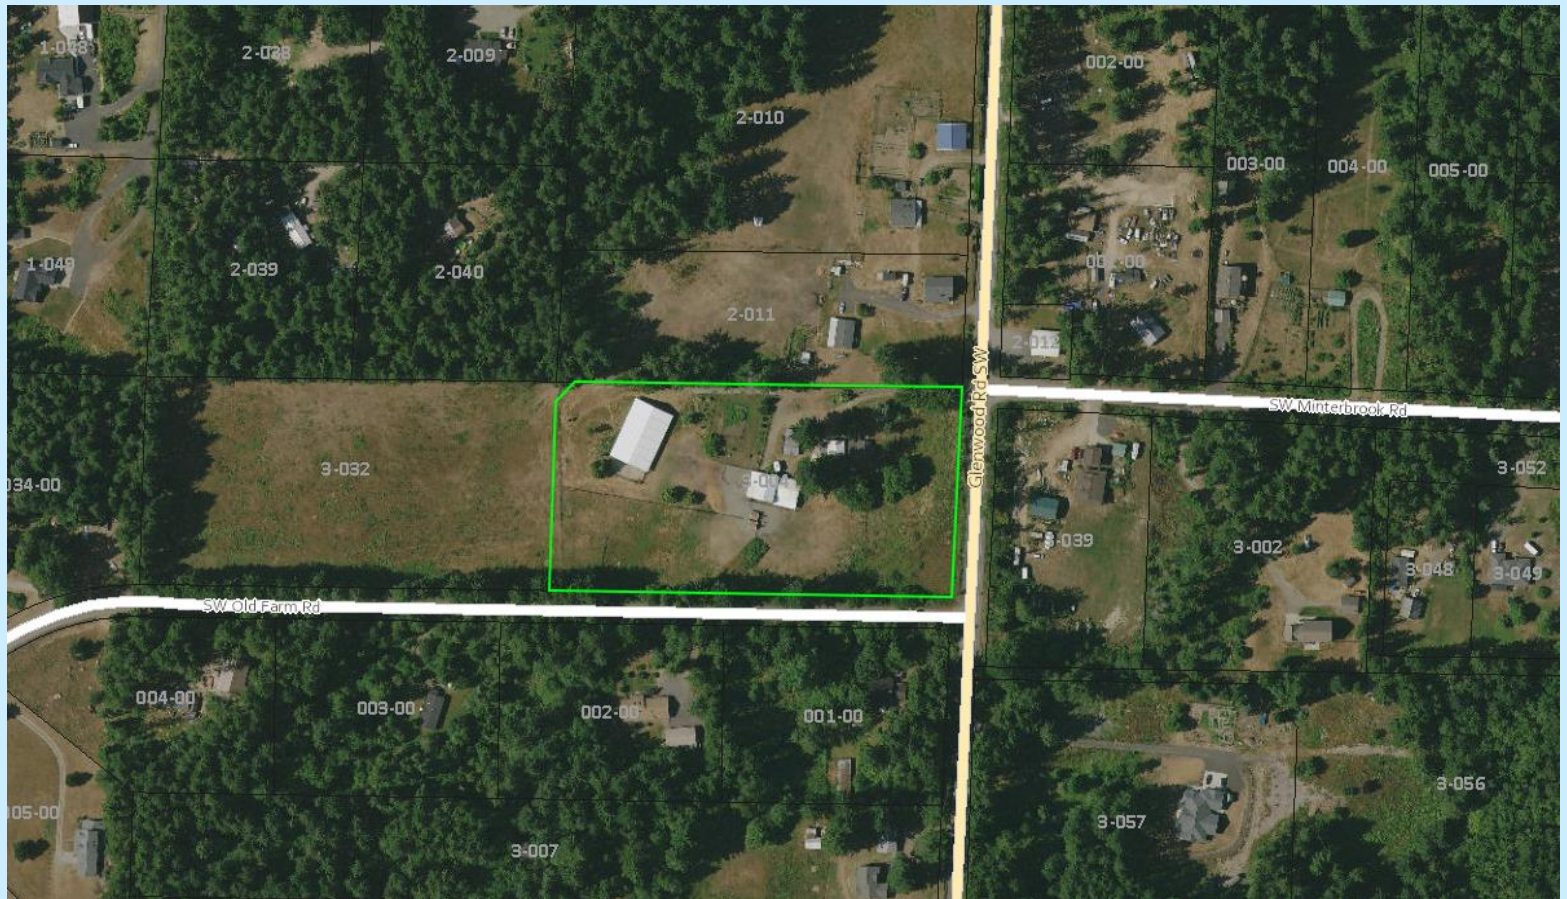

Lawrence Open Space

Streams

Watercourse - DNR and Wildfish Conservancy

--- (U) Unknown, unmodeled hydrographic feature

x x No Channel as depicted by DNR |

- CAO Map

Lawrence Open Space

- Rural Residential (RR) zoning
- 1 DU/5 acres

Lawrence Open Space

Lawrence Open Space

Kitsap County Aerial Photo, Summer of 2021

Lawrence Open Space

Lawrence Open Space

- Pursuant to RCW 84.34.020 and KCC18.12.020(C)
- 50% tax reduction
- ***High-Priority Resources:*** Farm and Agricultural Conservation Land
- ***Low-Priority Resources:*** Preservation of visual quality
- Public access option

Lawrence Open Space

- Approval of the application will result in an annual tax decrease of ~\$424.01

Lawrence Open Space Photos

Lawrence Open Space

Looking
southwesterly
from NE driveway,
accessing
Glenwood Rd.

Lawrence Open Space

Looking westly
from SE corner.